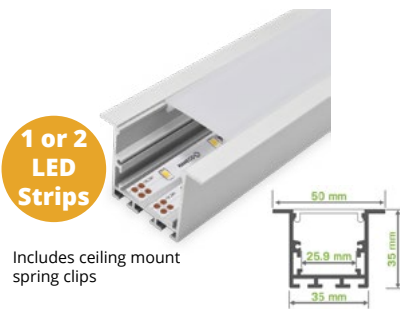

### PARALLAX Recessed

**23mm Face**  
PARALLAX23REC2M

**27mm Face Heavy Duty**  
PARALLAX27REC2M

**50mm Face Ceiling**  
PARALLAX50REC2M

1 or 2  
LED  
Strips

Includes ceiling mount  
spring clips

For more  
information go to