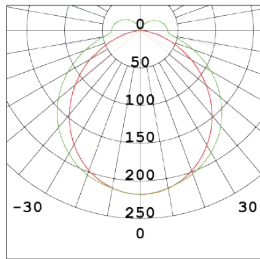

PRODUCT DATASHEET

CUBA

5193801012

SAP CODE: 4001287

Modern & versatile wall lights suitable for vertical and horizontal mounting. The 2 light heads can be rotated over 350°, resulting in up & down or side light effects. Available with a warm white and daylight white integrated LED module.

PHOTOMETRIC DIAGRAM

Unit: cd
 - C0/180,102.3
 - C30/210,120.1

KEY INFORMATION

Power	24W
Lumen Output	1,000 lms
Mounting Type	
Dimming Type	Wall Mount
Product Colour	Non-Dimmable
IP Rating	Matt Black
IK Rating	IP54
Operating Ambient Temp.	IK06
Connection Type	-20 to 50 °C
Driver	Terminals
Warranty	Integrated

PHOTOMETRIC

Efficacy	42 lms/W
CCT	3000K
CRI	> 80
SDCM	
Beam Angle	
Flicker-Free	Yes
Projected Lifespan	>50,000hrs @ Ta 25°C (L70)

Dimensions 147 x 100 x 213 mm

ELECTRICAL

Input Voltage	220-240 Vac
Power Factor	
Electrical Classification	Class I
Surge Protection	