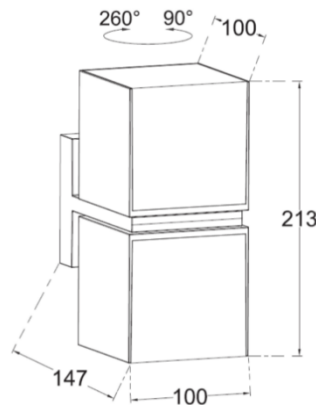

PRODUCT DATASHEET

CUBA

5193801012

SAP CODE: 4001287

Modern & versatile wall lights suitable for vertical and horizontal mounting. The 2 light heads can be rotated over 350°, resulting in up & down or side light effects. Available with a warm white and daylight white integrated LED module.

PHOTOMETRIC DIAGRAM

Unit: cd
 - C0/180,102.3
 - C30/210,120.1

KEY INFORMATION

Power	24W
Lumen Output	1,000 lms
Mounting Type	
Dimming Type	Wall Mount
Product Colour	Non-Dimmable
IP Rating	Matt Black
IK Rating	IP54
Operating Ambient Temp.	IK06
Connection Type	-20 to 50 °C
Driver	Terminals
Warranty	Integrated

PHOTOMETRIC

Efficacy	42 lms/W
CCT	3000K
CRI	> 80
SDCM	
Beam Angle	
Flicker-Free	Yes
Projected Lifespan	>50,000hrs @ Ta 25°C (L70)

Dimensions 147 x 100 x 213 mm

ELECTRICAL

Input Voltage	220-240 Vac
Power Factor	
Electrical Classification	Class I
Surge Protection	

OTHERS

Body Material	Aluminum
Diffuser Material	Poly carbonate
Cable Entry	Rear
Weight	1.17 kg