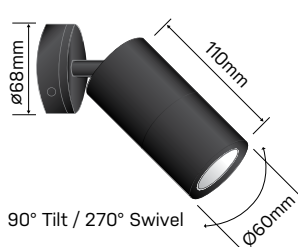

Product Overview

POWER	DESIGN	LUMENS	EFFICACY	CCT	DIMENSIONS	WEIGHT	COLOUR	SAP CODE	PRODUCT CODE
6W	Fixed	420 lm	70 lm/W	3000K	Ø114 x 200mm	0.40kg 1.00kg	Black	2001817	ASFIX6W60-B-3K
							Silver	2001477	ASFIX6W60-S-3K
6W	Adjustable	420 lm	70 lm/W	3000K	Ø114 x 200mm	0.40kg 1.00kg	Black	2001818	ASADJ6W60-B-3K
							Silver	2001478	ASADJ6W60-S-3K
12W	Up/Down	930 lm	78 lm/W	3000K	Ø114 x 200mm	0.65kg 1.00kg	Black	2001538	ASU/D12W60-B-3K
							Silver	2001479	ASU/D12W60-S-3K

SPECIFICATIONS

Body Material:	Aluminium	Driver:	Integral
Diffuser Material:	Polycarbonate	Power Connection:	Terminal Block
Body colour:	Black Silver	Input:	220-240V, 50/60Hz
IP Rating:	IP65	Electrical Classification:	Class 1
Beam Angle:	35°	Power Factor:	>0.9
Adjustable Angle:	90° Tilt / 270° Swivel (Adjustable version only)	Protection:	Overload / Short Circuit
CRI:	>80	Lifespan:	>30,000hrs @Ta25°C (L70)
SDCM:	<5	Operating Ambient Temperature:	-20 to 40°C
		Dimming:	Non-Dimmable

APPLICATIONS

Entrances
Porticos
Exterior Walls

Outdoor Lighting

DIMENSIONS

ASFIX6W60-*3K

ASADJ6W60-*3K

FIND OUT MORE: