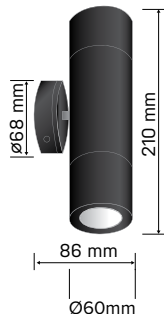

Product Overview

POWER	DESIGN	LUMENS	EFFICACY	CCT	DIMENSIONS	WEIGHT	COLOUR	SAP CODE	PRODUCT CODE
6W	Fixed	420 lm	70 lm/W	3000K	Ø114 x 200mm	0.40kg 1.00kg	Black	2001817	ASFIX6W60-B-3K
							Silver	2001477	ASFIX6W60-S-3K
6W	Adjustable	420 lm	70 lm/W	3000K	Ø114 x 200mm	0.40kg 1.00kg	Black	2001818	ASADJ6W60-B-3K
							Silver	2001478	ASADJ6W60-S-3K
12W	Up/Down	930 lm	78 lm/W	3000K	Ø114 x 200mm	0.65kg 1.00kg	Black	2001538	ASU/D12W60-B-3K
							Silver	2001479	ASU/D12W60-S-3K

SPECIFICATIONS

Body Material:	Aluminium	Driver:	Integral
Diffuser Material:	Polycarbonate	Power Connection:	Terminal Block
Body colour:	Black Silver	Input:	220-240V, 50/60Hz
IP Rating:	IP65	Electrical Classification:	Class 1
Beam Angle:	35°	Power Factor:	>0.9
Adjustable Angle:	90° Tilt / 270° Swivel (Adjustable version only)	Protection:	Overload / Short Circuit
CRI:	>80	Lifespan:	>30,000hrs @Ta25°C (L70)
SDCM:	<5	Operating Ambient Temperature:	-20 to 40°C
		Dimming:	Non-Dimmable

ASU/D12W60-S-3K

DIMENSIONS

ASFIX6W60-*3K

ASADJ6W60-*3K

ASU/D12W60-*3K

FIND OUT MORE: