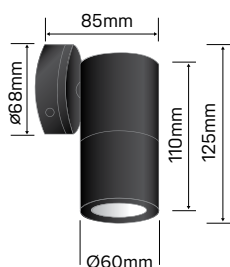

Product Overview

POWER	DESIGN	LUMENS	EFFICACY	CCT	DIMENSIONS	WEIGHT	COLOUR	SAP CODE	PRODUCT CODE
6W	Fixed	420 lm	70 lm/W	3000K	Ø114 x 200mm	0.40kg 1.00kg	Black	2001817	ASFIX6W60-B-3K
							Silver	2001477	ASFIX6W60-S-3K
6W	Adjustable	420 lm	70 lm/W	3000K	Ø114 x 200mm	0.40kg 1.00kg	Black	2001818	ASADJ6W60-B-3K
							Silver	2001478	ASADJ6W60-S-3K
12W	Up/Down	930 lm	78 lm/W	3000K	Ø114 x 200mm	0.65kg 1.00kg	Black	2001538	ASU/D12W60-B-3K
							Silver	2001479	ASU/D12W60-S-3K

SPECIFICATIONS

Body Material:	Aluminium	Driver:	Integral
Diffuser Material:	Polycarbonate	Power Connection:	Terminal Block
Body colour:	Black Silver	Input:	220-240V, 50/60Hz
IP Rating:	IP65	Electrical Classification:	Class 1
Beam Angle:	35°	Power Factor:	>0.9
Adjustable Angle:	90° Tilt / 270° Swivel (Adjustable version only)	Protection:	Overload / Short Circuit
CRI:	>80	Lifespan:	>30,000hrs @Ta25°C (L70)
SDCM:	<5	Operating Ambient Temperature:	-20 to 40°C
		Dimming:	Non-Dimmable

ASU/D12W60-S-3K

DIMENSIONS

ASFIX6W60-*3K

ASADJ6W60-*3K

ASU/D12W60-*3K

FIND OUT MORE: