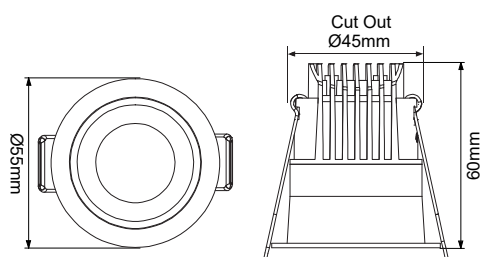

### SPECIFICATIONS

<b>Body Material:</b>	Aluminium	<b>Driver:</b>	Remote
<b>Diffuser Material:</b>	Polycarbonate (Clear)	<b>Power Lead:</b>	1.2m Flex & Plug
<b>Fascia colour:</b>	White: RAL9010 Black: RAL9004	<b>Input:</b>	220-240V, 50/60Hz
<b>IP Rating:</b>	Front: IP44 Body: IP40	<b>Electrical Classification:</b>	Class 2
<b>IC Rating:</b>	IC-4 (ta 25°C)	<b>Power Factor:</b>	>0.9
<b>Beam Angle:</b>	24° (19° with pin-hole)	<b>Protection:</b>	Overload / Short Circuit
<b>CRI:</b>	>80 (>90 option)	<b>Lifespan:</b>	>50,000hrs @Ta25°C (L70)
<b>UGR:</b>	<19	<b>Operating Ambient Temperature:</b>	-20 to 45°C
<b>SDCM:</b>	<5 (<3 option)	<b>Smart:</b>	KASTA Compatible
		<b>Dimming:</b>	Phase-Cut Dimmable (Trailing Edge)

### DIMENSIONS

Remote Driver 109x40x22mm

**ARTURA5W**

FIND OUT MORE: