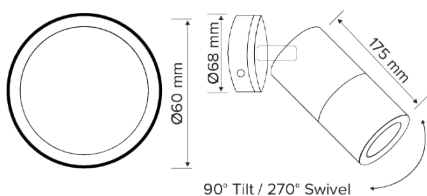

APPLICATIONS

Accent / Display / Feature Lighting,
Garage, Side of Building, Carport, Area
Lighting

DIMENSION DIAGRAMS

PHOTOMETRIC DIAGRAM

Unit: cd
- C0/180 35.0deg
- C90/270 35.0deg

KEY INFORMATION

| | |
|-------------------------|---------------------|
| Power | 6 W |
| Lumen Output | 392 / 421 / 354 lm |
| Mounting Type | Surface Mount |
| Dimming Type | Non-Dimmable |
| Body Colour | White |
| IP Rating | IP65 |
| IK Rating | Not Applicable |
| Operating Ambient Temp. | -20 to 40°C |
| Connection Type | PA12 Terminal Block |
| Driver | Integral |
| Warranty | 3 yrs (1yr lamp) |

PHOTOMETRIC

| | |
|--------------------|------------------------|
| Efficacy | 65 / 70 / 59 lm/W |
| CCT | 3000 / 4000 / 6500 K |
| CRI | > 80 |
| SDCM | < 7 |
| Beam Angle | 51° |
| Flicker-Free | No |
| Projected Lifespan | >36,000hrs@Ta25°C(L70) |

OTHERS

| | |
|-------------------------|--|
| Body Material | Aluminium |
| Diffuser Material | Polycarbonate (Opal) |
| Rebate Scheme Approvals | Not Applicable |
| Weight | 0.4 kg |
| Dimensions | Ø68 mm Mounting Diameter, Total Light Depth: = 85 x 175 mm |