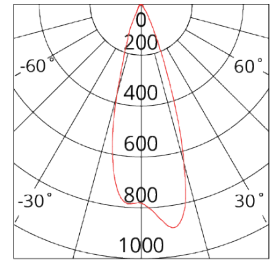

APPLICATIONS

Accent / Display / Feature Lighting,
Garage, Side of Building, Carport, Area
Lighting

DIMENSION DIAGRAMS

PHOTOMETRIC DIAGRAM

Unit: cd
- C0/180 35.0deg
- C90/270 35.0deg

KEY INFORMATION

| | |
|-------------------------|---------------------|
| Power | 6 W |
| Lumen Output | 392 / 421 / 354 lm |
| Mounting Type | Surface Mount |
| Dimming Type | Non-Dimmable |
| Body Colour | White |
| IP Rating | IP65 |
| IK Rating | Not Applicable |
| Operating Ambient Temp. | -20 to 40°C |
| Connection Type | PA12 Terminal Block |
| Driver | Integral |
| Warranty | 3 yrs (1yr lamp) |

PHOTOMETRIC

| | |
|--------------------|------------------------|
| Efficacy | 65 / 70 / 59 lm/W |
| CCT | 3000 / 4000 / 6500 K |
| CRI | > 80 |
| SDCM | < 7 |
| Beam Angle | 51° |
| Flicker-Free | No |
| Projected Lifespan | >36,000hrs@Ta25°C(L70) |

OTHERS

| | |
|-------------------------|--|
| Body Material | Aluminium |
| Diffuser Material | Polycarbonate (Opal) |
| Rebate Scheme Approvals | Not Applicable |
| Weight | 0.4 kg |
| Dimensions | Ø68 mm Mounting Diameter, Total Light Depth: = 85 x 175 mm |