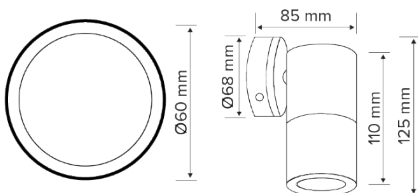

APPLICATIONS

Accent / Display / Feature Lighting,
Garage, Side of Building, Carport, Area
Lighting

DIMENSION DIAGRAMS

PHOTOMETRIC DIAGRAM

Unit: cd
- C0/180 35.0deg
- C90/270 35.0deg

KEY INFORMATION

Power	6 W
Lumen Output	392 / 421 / 354 lm
Mounting Type	Surface Mount
Dimming Type	Non-Dimmable
Body Colour	Silver
IP Rating	IP65
IK Rating	Not Applicable
Operating Ambient Temp.	-20 to 40°C
Connection Type	PA12 Terminal Block
Driver	Integral
Warranty	3 yrs (1yr lamp)

PHOTOMETRIC

Efficacy	65 / 70 / 59 lm/W
CCT	3000 / 4000 / 6500 K
CRI	> 80
SDCM	< 7
Beam Angle	51°
Flicker-Free	No
Projected Lifespan	>36,000hrs@Ta25°C(L70)

Input Voltage	220-240Vac 50/60HZ
Power Factor	> 0.9
Electrical Classification	Class I
Surge Protection	Overload / Short Circuit

OTHERS

Body Material	Aluminium
Diffuser Material	Polycarbonate (Opal)
Rebate Scheme Approvals	Not Applicable
Weight	0.4 kg
Dimensions	Ø68 mm Mounting Diameter, Total Light Depth: = 85 x 125 mm