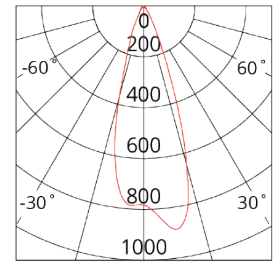

APPLICATIONS

Accent / Display / Feature Lighting,
Garage, Side of Building, Carport, Area
Lighting

DIMENSION DIAGRAMS

PHOTOMETRIC DIAGRAM

Unit: cd
- C0/180 35.0deg
- C90/270 35.0deg

KEY INFORMATION

Power	6 W
Lumen Output	392 / 421 / 354 lm
Mounting Type	Surface Mount
Dimming Type	Non-Dimmable
Body Colour	Silver
IP Rating	IP65
IK Rating	Not Applicable
Operating Ambient Temp.	-20 to 40°C
Connection Type	PA12 Terminal Block
Driver	Integral
Warranty	3 yrs (1yr lamp)

PHOTOMETRIC

Efficacy	65 / 70 / 59 lm/W
CCT	3000 / 4000 / 6500 K
CRI	> 80
SDCM	< 7
Beam Angle	51°
Flicker-Free	No
Projected Lifespan	>36,000hrs@Ta25°C(L70)

Input Voltage	220-240Vac 50/60HZ
Power Factor	> 0.9
Electrical Classification	Class I
Surge Protection	Overload / Short Circuit

OTHERS

Body Material	Aluminium
Diffuser Material	Polycarbonate (Opal)
Rebate Scheme Approvals	Not Applicable
Weight	0.4 kg
Dimensions	Ø68 mm Mounting Diameter, Total Light Depth: = 85 x 125 mm