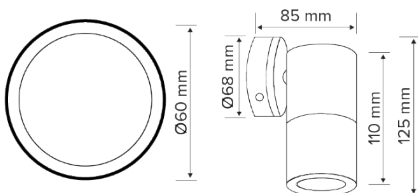

APPLICATIONS

Accent / Display / Feature Lighting,
Garage, Side of Building, Carport, Area
Lighting

DIMENSION DIAGRAMS

PHOTOMETRIC DIAGRAM

Unit: cd
— C0/180 35.0deg
— C90/270 35.0deg

KEY INFORMATION

Power	6 W
Lumen Output	392 / 421 / 354 lm
Mounting Type	Surface Mount
Dimming Type	Non-Dimmable
Body Colour	White
IP Rating	IP65
IK Rating	Not Applicable
Operating Ambient Temp.	-20 to 40°C
Connection Type	PA12 Terminal Block
Driver	Integral
Warranty	3 yrs (1yr lamp)

PHOTOMETRIC

Efficacy	65 / 70 / 59 lm/W
CCT	3000 / 4000 / 6500 K
CRI	> 80
SDCM	< 7
Beam Angle	51°
Flicker-Free	No
Projected Lifespan	>36,000hrs@Ta25°C(L70)

Input Voltage	220-240Vac 50/60HZ
Power Factor	> 0.9
Electrical Classification	Class I
Surge Protection	Overload / Short Circuit

OTHERS

Body Material	Aluminium
Diffuser Material	Polycarbonate (Opal)
Rebate Scheme Approvals	Not Applicable
Weight	0.4 kg
Dimensions	Ø68 mm Mounting Diameter, Total Light Depth: = 85 x 125 mm