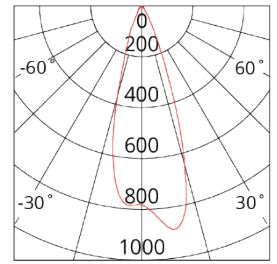

APPLICATIONS

Accent / Display / Feature Lighting,
Garage, Side of Building, Carport, Area
Lighting

DIMENSION DIAGRAMS

PHOTOMETRIC DIAGRAM

Unit: cd
— C0/180 35.0deg
— C90/270 35.0deg

KEY INFORMATION

Power	6 W
Lumen Output	392 / 421 / 354 lm
Mounting Type	Surface Mount
Dimming Type	Non-Dimmable
Body Colour	White
IP Rating	IP65
IK Rating	Not Applicable
Operating Ambient Temp.	-20 to 40°C
Connection Type	PA12 Terminal Block
Driver	Integral
Warranty	3 yrs (1yr lamp)

PHOTOMETRIC

Efficacy	65 / 70 / 59 lm/W
CCT	3000 / 4000 / 6500 K
CRI	> 80
SDCM	< 7
Beam Angle	51°
Flicker-Free	No
Projected Lifespan	>36,000hrs@Ta25°C(L70)

Input Voltage	220-240Vac 50/60HZ
Power Factor	> 0.9
Electrical Classification	Class I
Surge Protection	Overload / Short Circuit

OTHERS

Body Material	Aluminium
Diffuser Material	Polycarbonate (Opal)
Rebate Scheme Approvals	Not Applicable
Weight	0.4 kg
Dimensions	Ø68 mm Mounting Diameter, Total Light Depth: = 85 x 125 mm