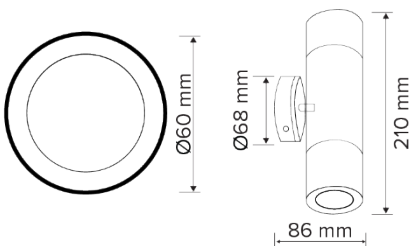

APPLICATIONS

Accent / Display / Feature Lighting, Garage, Side of Building, Carport, Area Lighting

DIMENSION DIAGRAMS

PHOTOMETRIC DIAGRAM

Unit: cd
 - C0/180 35.0deg
 - C90/270 35.0deg

KEY INFORMATION

Power	12 W
Lumen Output	784 / 842 / 708 lm
Mounting Type	Surface Mount
Dimming Type	Non-Dimmable
Body Colour	Silver
IP Rating	IP65
IK Rating	Not Applicable
Operating Ambient Temp.	-20 to 40°C
Connection Type	PA12 Terminal Block
Driver	Integral
Warranty	3 yrs (1yr lamp)

PHOTOMETRIC

Efficacy	65 / 70 / 59 lm/W
CCT	3000 / 4000 / 6500 K
CRI	> 80
SDCM	< 7
Beam Angle	48°
Flicker-Free	No
Projected Lifespan	>36,000hrs@Ta25°C(L70)

Input Voltage	220-240Vac 50/60HZ
Power Factor	> 0.9
Electrical Classification	Class I
Surge Protection	Overload / Short Circuit

OTHERS

Body Material	Aluminium
Diffuser Material	Polycarbonate (Opal)
Rebate Scheme Approvals	Not Applicable
Weight	0.6 kg
Dimensions	Ø68 mm Mounting Diameter, Total Light Depth: = 85 x 210 mm