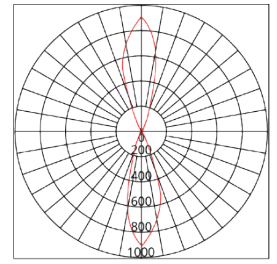

APPLICATIONS

Accent / Display / Feature Lighting, Garage, Side of Building, Carport, Area Lighting

DIMENSION DIAGRAMS

PHOTOMETRIC DIAGRAM

Unit: cd
 - C0/180 35.0deg
 - C90/270 35.0deg

KEY INFORMATION

Power	12 W
Lumen Output	784 / 842 / 708 lm
Mounting Type	Surface Mount
Dimming Type	Non-Dimmable
Body Colour	Silver
IP Rating	IP65
IK Rating	Not Applicable
Operating Ambient Temp.	-20 to 40°C
Connection Type	PA12 Terminal Block
Driver	Integral
Warranty	3 yrs (1yr lamp)

PHOTOMETRIC

Efficacy	65 / 70 / 59 lm/W
CCT	3000 / 4000 / 6500 K
CRI	> 80
SDCM	< 7
Beam Angle	48°
Flicker-Free	No
Projected Lifespan	>36,000hrs@Ta25°C(L70)

Input Voltage	220-240Vac 50/60HZ
Power Factor	> 0.9
Electrical Classification	Class I
Surge Protection	Overload / Short Circuit

OTHERS

Body Material	Aluminium
Diffuser Material	Polycarbonate (Opal)
Rebate Scheme Approvals	Not Applicable
Weight	0.6 kg
Dimensions	Ø68 mm Mounting Diameter, Total Light Depth: = 85 x 210 mm