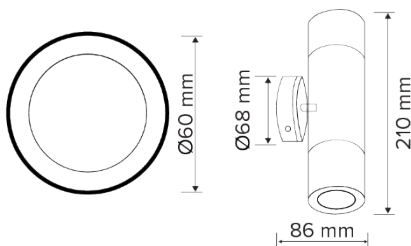

APPLICATIONS

Accent / Display / Feature Lighting,
Garage, Side of Building, Carport, Area
Lighting

DIMENSION DIAGRAMS

PHOTOMETRIC DIAGRAM

Unit: cd
 - C0/180 35.0deg
 - C90/270 35.0deg

KEY INFORMATION

| | |
|-------------------------|---------------------|
| Power | 12 W |
| Lumen Output | 784 / 842 / 708 lm |
| Mounting Type | Surface Mount |
| Dimming Type | Non-Dimmable |
| Body Colour | White |
| IP Rating | IP65 |
| IK Rating | Not Applicable |
| Operating Ambient Temp. | -20 to 40°C |
| Connection Type | PA12 Terminal Block |
| Driver | Integral |
| Warranty | 3 yrs (1yr lamp) |

PHOTOMETRIC

| | |
|--------------------|------------------------|
| Efficacy | 65 / 70 / 59 lm/W |
| CCT | 3000 / 4000 / 6500 K |
| CRI | > 80 |
| SDCM | < 7 |
| Beam Angle | 48° |
| Flicker-Free | No |
| Projected Lifespan | >36,000hrs@Ta25°C(L70) |

OTHERS

| | |
|-------------------------|--|
| Body Material | Aluminium |
| Diffuser Material | Polycarbonate (Opal) |
| Rebate Scheme Approvals | Not Applicable |
| Weight | 0.6 kg |
| Dimensions | Ø68 mm Mounting Diameter, Total Light Depth: = 85 x 210 mm |