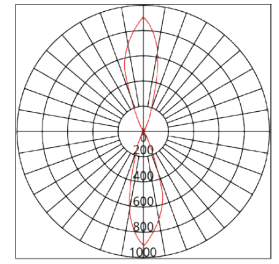

APPLICATIONS

Accent / Display / Feature Lighting,
Garage, Side of Building, Carport, Area
Lighting

DIMENSION DIAGRAMS

PHOTOMETRIC DIAGRAM

Unit: cd
 - C0/180 35.0deg
 - C90/270 35.0deg

KEY INFORMATION

| | |
|-------------------------|---------------------|
| Power | 12 W |
| Lumen Output | 784 / 842 / 708 lm |
| Mounting Type | Surface Mount |
| Dimming Type | Non-Dimmable |
| Body Colour | White |
| IP Rating | IP65 |
| IK Rating | Not Applicable |
| Operating Ambient Temp. | -20 to 40°C |
| Connection Type | PA12 Terminal Block |
| Driver | Integral |
| Warranty | 3 yrs (1yr lamp) |

PHOTOMETRIC

| | |
|--------------------|------------------------|
| Efficacy | 65 / 70 / 59 lm/W |
| CCT | 3000 / 4000 / 6500 K |
| CRI | > 80 |
| SDCM | < 7 |
| Beam Angle | 48° |
| Flicker-Free | No |
| Projected Lifespan | >36,000hrs@Ta25°C(L70) |

OTHERS

| | |
|-------------------------|--|
| Body Material | Aluminium |
| Diffuser Material | Polycarbonate (Opal) |
| Rebate Scheme Approvals | Not Applicable |
| Weight | 0.6 kg |
| Dimensions | Ø68 mm Mounting Diameter, Total Light Depth: = 85 x 210 mm |