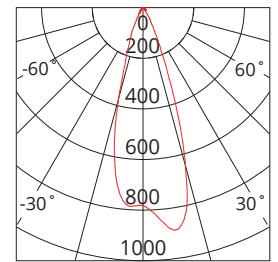

ARCHISPOT Fixed

ASFIX6W60-B-3K
SAP CODE: 2001817

6 Watt fixed LED pillar style wall light

ARCHISPOT Fixed is tubular aluminium wall light with a replaceable GU10 LED lamp.

Photometric Diagram

Unit: cd
 - C0/180 35.0deg
 - C90/270 35.0deg

KEY INFORMATION

Lumen Output	420lm
Input Power	6W
Hole Cutout Size	N/A
Install	SURFACE MOUNT
Dimming Options	Non-Dimmable
Trim Colour	BLACK
Warranty	3yr Fitting 1yr Lamp
IP Rating	IP65

PHOTOMETRIC

Efficacy	70lm/W
LED	SMD
CCT	3000K
Beam Angle	35°

ELECTRICAL

Driver	N/A
Supply Input	220-240V, 50/60Hz
Driver Output Voltage	N/A
Power Factor	>0.9
LED Input Current (nominal)	N/A
Useful life @Ta25° (L70)	30,000hr

CONSTRUCTION

Housing	Aluminium
Optics	Polycarbonate Diffuser
Connection Type	Terminal Block
Total Weight	0.40kg
Dimensions	68 x 85 x 125mm
Operating Ambient Temp.	-20 to 40°C
Electrical Classification	Class 1