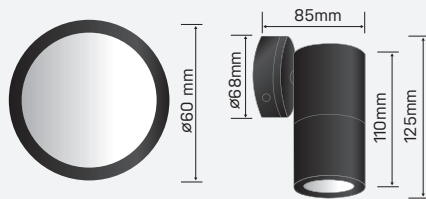

ARCHISPOT Fixed

ASFIX6W60-B-3K
SAP CODE: 2001817

6 Watt fixed LED pillar style wall light

ARCHISPOT Fixed is tubular aluminium wall light with a replaceable GU10 LED lamp.

Photometric Diagram

Unit: cd
 - C0/180 35.0deg
 - C90/270 35.0deg

KEY INFORMATION

Lumen Output	420lm
Input Power	6W
Hole Cutout Size	N/A
Install	SURFACE MOUNT
Dimming Options	Non-Dimmable
Trim Colour	BLACK
Warranty	3yr Fitting 1yr Lamp
IP Rating	IP65

PHOTOMETRIC

Efficacy	70lm/W
LED	SMD
CCT	3000K
Beam Angle	35°

ELECTRICAL

Driver	N/A
Supply Input	220-240V, 50/60Hz
Driver Output Voltage	N/A
Power Factor	>0.9
LED Input Current (nominal)	N/A
Useful life @Ta25° (L70)	30,000hr

CONSTRUCTION

Housing	Aluminium
Optics	Polycarbonate Diffuser
Connection Type	Terminal Block
Total Weight	0.40kg
Dimensions	68 x 85 x 125mm
Operating Ambient Temp.	-20 to 40°C
Electrical Classification	Class 1