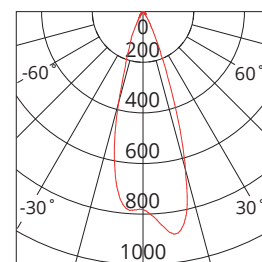

## 6 Watt fixed LED pillar style wall light

ARCHISPOT Fixed is tubular aluminium wall light with a replaceable GU10 LED bulb.

Photometric Diagram

Unit: cd  
 - C0/180 35.0deg  
 - C90/270 35.0deg

### PHOTOMETRIC

Efficacy	70lm/W
LED	SMD
CCT	3000K
CRI	>80
Beam Angle	35°