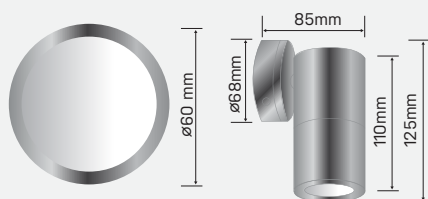

## 6 Watt fixed LED pillar style wall light

ARCHISPOT Fixed is tubular aluminium wall light with a replaceable GU10 LED bulb.

Photometric Diagram

Unit: cd  
 - C0/180 35.0deg  
 - C90/270 35.0deg

### KEY INFORMATION

Lumen Output	420lm
Input Power	6W
Hole Cutout Size	N/A
Install	SURFACE MOUNT
Dimming Options	Non-Dimmable
Trim Colour	SILVER
Warranty	3yr
IP Rating	IP65
IK Rating	N/A
IC Rating	N/A
Rebate Scheme Approvals	N/A

### PHOTOMETRIC

Efficacy	70lm/W
LED	SMD
CCT	3000K
CRI	>80
Beam Angle	35°

### CONSTRUCTION

Housing	Aluminium
Optics	Polycarbonate Diffuser
Adjustable Angle	N/A
Fixings/Hardware	N/A
Connection Type	Terminal Block
Total Weight	1kg
Dimensions	Ø68 x 85 x 125mm
Operating Ambient Temp.	-20 to 40°C
Electrical Classification	Class 1