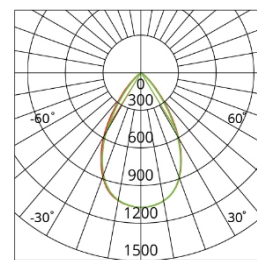

APPLICATIONS

Bathrooms, Boardroom / Meeting Rooms, Cocktail Lounge, Medical Facilities, Hotel Common Areas, Hotel Rooms, Offices, Retail Spaces, Showrooms, Restaurants / Cafes, Entrance, Food Courts

DIMENSION DIAGRAMS

Disclaimer

Note 1: SDCM Values measured on 4K and 5.7K CCT

PHOTOMETRIC DIAGRAM

Unit: cd

- C0/180 63.1deg

- C90/270 61.7deg

Photometric diagram shown is for 5000K output.

KEY INFORMATION

Power	10 W
Lumen Output	1020 / 1070 / 1030 lm
Cutout Size	Ø 90 mm
Mounting Type	Recessed
Dimming Type	Phase-Cut Dimmable (Trailing Edge, 10-100%)
Body Colour	White
IP Rating	IP54 F - IP20 B
IC Rating	IC-4 (Lamp Only)
Operating Ambient Temp.	-20°C to 45°C
Connection Type	0.6m Flex & Plug
Driver	Remote
Warranty	5 yrs