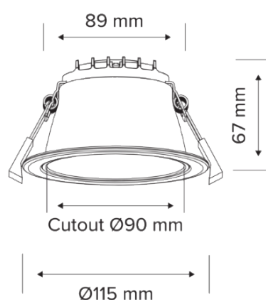

APPLICATIONS

Bathrooms, Boardroom / Meeting Rooms, Cocktail Lounge, Medical Facilities, Hotel Common Areas, Hotel Rooms, Offices, Retail Spaces, Showrooms, Restaurants / Cafes, Entrance, Food Courts

DIMENSION DIAGRAMS

Disclaimer

Note 1: SDCM Values measured on 4K and 5.7K CCT

PHOTOMETRIC DIAGRAM

Unit: cd

- C0/180 63.1deg

- C90/270 61.7deg

Photometric diagram shown is for 5000K output.

KEY INFORMATION

Power	10 W
Lumen Output	1020 / 1070 / 1030 lm
Cutout Size	Ø 90 mm
Mounting Type	Recessed
Dimming Type	Phase-Cut Dimmable (Trailing Edge, 10-100%)
Body Colour	White
IP Rating	IP54 F - IP20 B
IC Rating	IC-4 (Lamp Only)
Operating Ambient Temp.	-20°C to 45°C
Connection Type	0.6m Flex & Plug
Driver	Remote
Warranty	5 yrs

OTHERS

Adjustable Angle	Not Applicable
Body Material	Aluminium
Diffuser Material	PMMA
Rebate Scheme Approvals	Not Applicable
HACCP Approval	No
Weight	0.2 kg
Dimensions	Ø115 x 65 mm