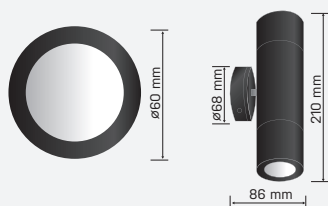

# ARCHISPOT Up/Down

ASU/D12W60-B-3K

SAP CODE: 2001538

12 Watt (2 x 6W) Up/  
Down LED wall pillar  
spot light

ARCHISPOT Up/Down is a tubular aluminium wall pillar spot light with 2 replaceable GU10 LED lamps.

Photometric  
Diagram

Unit: cd  
- C0/180 35.0deg  
- C90/270 35.0deg

## KEY INFORMATION

Lumen Output	930lm
Input Power	12W
Hole Cutout Size	N/A
Install	SURFACE MOUNT
Dimming Options	Non-Dimmable
Trim Colour	BLACK
Warranty	3yr Fitting 1yr Lamp
IP Rating	IP65

## CONSTRUCTION

Housing	Aluminium
Optics	Polycarbonate Diffuser
Connection Type	Terminal Block
Total Weight	0.65kg
Dimensions	86 x 68 x 210mm
Operating Ambient Temp.	-20 to 40°C
Electrical Classification	Class 1