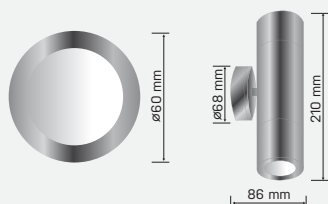

ARCHISPOT Up/Down

ASU/D12W60-S-3K

SAP CODE: 2001479

12 Watt (2 x 6W) Up/
Down LED pillar style
wall light

ARCHISPOT Up/Down is a tubular aluminium wall light with 2 replaceable GU10 LED bulbs.

Photometric
Diagram

Unit: cd
 - C0/180 35.0deg
 - C90/270 35.0deg

KEY INFORMATION

Lumen Output	930lm
Input Power	12W
Hole Cutout Size	N/A
Install	SURFACE MOUNT
Dimming Options	Non-Dimmable
Trim Colour	SILVER
Warranty	3yr
IP Rating	IP65
IK Rating	N/A
IC Rating	N/A
Rebate Scheme Approvals	N/A

PHOTOMETRIC

Efficacy	75lm/W
LED	SMD
CCT	3000K
CRI	>80
Beam Angle	35°

ELECTRICAL

Driver	N/A
Supply Input	220-240V, 50/60Hz
Driver Output Voltage	N/A
Power Factor	>0.9
LED Input Current (nominal)	N/A
Useful life @Ta25° (L70)	50,000hr

CONSTRUCTION

Housing	Aluminium
Optics	Polycarbonate Diffuser
Adjustable Angle	N/A
Fixings/Hardware	N/A
Connection Type	Terminal Block
Total Weight	1kg
Dimensions	Ø68 x 86 x 210mm
Operating Ambient Temp.	-20 to 40°C
Electrical Classification	Class 1