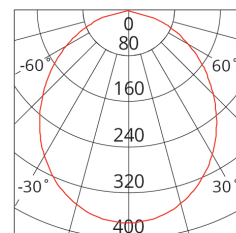

PHOTOMETRIC DIAGRAM

Unit: cd
- C0/180 100.0deg
- C90/270 100.0deg

KEY INFORMATION

Power	10 W
Lumen Output	950 / 1100 / 1000 lm
Cutout Size	90 mm
Mounting Type	Recessed
Dimming Type	Phase-Cut Dimmable (Trailing Edge, 10-100%)
Body Colour	White
IP Rating	IP44
IC Rating	IC-4
Rebate Scheme Approvals	Not Applicable
Driver	Remote
Warranty	5 Years

OTHERS

Angle Flexibility	Not Applicable
Body Material	Aluminium
Diffuser Material	Polycarbonate (Opal)
Operating Ambient Temp.	-25 to 45°C
Connection Type	1m Flex & Plug
Weight	0.3 kg
Dimensions	Ø110 mm x 37.5 mm