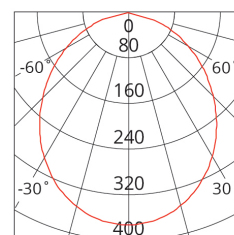

PHOTOMETRIC DIAGRAM

Unit: cd
- C0/180 100.0deg
- C90/270 100.0deg

KEY INFORMATION

Power	10 W
Lumen Output	950 / 1100 / 1000 lm
Cutout Size	90 mm
Mounting Type	Recessed
Dimming Type	Phase-Cut Dimmable (Trailing Edge, 10-100%)
Body Colour	Nickel
IP Rating	IP44
IC Rating	IC-4
Rebate Scheme Approvals	Not Applicable
Driver	Remote
Warranty	5 Years

OTHERS

Angle Flexibility	Not Applicable
Body Material	Aluminium
Diffuser Material	Polycarbonate (Opal)
Operating Ambient Temp.	-25 to 45°C
Connection Type	1m Flex & Plug
Weight	0.3 kg
Dimensions	Ø110 mm x 37.5 mm