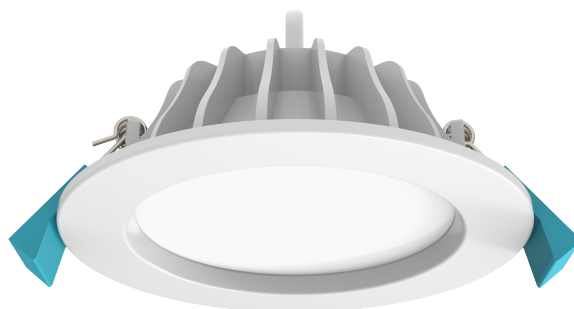

AURORA TRITONE

AURORA-WH-TRI
2002336

ALL FEATURES IN A SLIMLINE PACKAGE.

AURORA TRITONE is a premium look and and feel luminaire courtesy of an aluminium construction. Superior features such as low-profile, dimmable colour hues make it ideal for shallow ceiling spaces. With a choice of multiple finishes it will fit any high end applications.

APPLICATIONS

Lounge Room
Dining Area
Kitchen / Food Prep
Laundry
Butler Pantry
Hallway
Entrance
Staircase
Bathroom
Ensuite
Walk-In Wardrobe
Theatre Room
Games Room
Balconies / Patios / Verandah
Awnings
Garage
Showroom
Office
Boardroom / Meeting Rooms
Function Areas
Hotel Rooms
Restaurants / Cafés
Cocktail Lounge