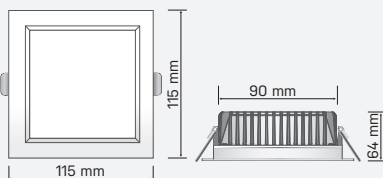

AURORA SQUARE

AURORASQ115A02
SAP CODE: 2000054

13W, 115mm, 5000K, square LED downlight, white trim, recessed square diffuser

A dimmable LED downlight with a square recessed opal diffuser and a square white trim for protected outdoor applications.

Photometric Diagram

Unit: cd
- C0/180 85.0deg
- C90/270 85.0deg

KEY INFORMATION

Lumen Output	910lm
Input Power	13W
Hole Cutout Size	90x90mm
Install	RECESSED
Dimming Options	*Phase-Cut Dimming
Trim Colour	WHITE
Warranty	5yr
IP Rating	IP54
IK Rating	N/A
IC Rating	NON-IC
Rebate Scheme Approvals	N/A

PHOTOMETRIC

Efficacy	70lm/W
LED	SMD
CCT	5000K
CRI	>80
Beam Angle	90°

ELECTRICAL

Driver	Remote
Supply Input	220-240V, 50/60Hz
Driver Output Voltage	31VDC
Power Factor	>0.9
LED Input Current (nominal)	350mA
Useful life @Ta25° (L70)	50,000hr

CONSTRUCTION

Housing	Aluminium
Optics	Polycarbonate Diffuser
Adjustable Angle	N/A
Fixings/Hardware	Metal Clip
Connection Type	1.1m Flex & Plug
Total Weight	0.7kg
Dimensions	115x115x64mm
Operating Ambient Temp.	-20 to 50°C
Electrical Classification	Class 2