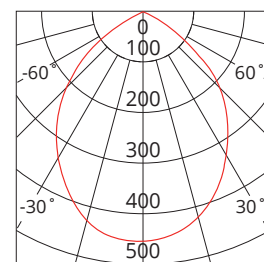

AURORA SQUARE

AURORASQ115A02
SAP CODE: 2000054

13W, 115mm, 5000K, square LED downlight, white trim, recessed square diffuser

A dimmable LED downlight with a square recessed opal diffuser and a square white trim for protected outdoor applications.

Photometric Diagram

Unit: cd
- C0/180 85.0deg
- C90/270 85.0deg

KEY INFORMATION

Lumen Output	910lm
Input Power	13W
Hole Cutout Size	90x90mm
Install	RECESSED
Dimming Options	*Phase-Cut Dimming
Trim Colour	WHITE
Warranty	5yr
IP Rating	IP54
IK Rating	N/A
IC Rating	NON-IC
Rebate Scheme Approvals	N/A

PHOTOMETRIC

Efficacy	70lm/W
LED	SMD
CCT	5000K
CRI	>80
Beam Angle	90°

ELECTRICAL

Driver	Remote
Supply Input	220-240V, 50/60Hz
Driver Output Voltage	31VDC
Power Factor	>0.9
LED Input Current (nominal)	350mA
Useful life @Ta25° (L70)	50,000hr