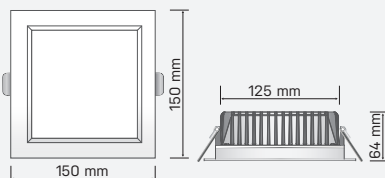

# AURORA SQUARE

AURORASQ150A02

SAP CODE: 2000056

18W, 125mm, 5000K, square LED downlight, white trim, recessed square diffuser

A dimmable LED downlight with a square recessed opal diffuser and a square white trim for protected outdoor applications.

## KEY INFORMATION

Lumen Output	1380lm
Input Power	18W
Hole Cutout Size	125x125mm
Install	RECESSED
Dimming Options	*Phase-Cut Dimming
Trim Colour	WHITE
Warranty	5yr
IP Rating	IP54
IK Rating	N/A
IC Rating	NON-IC
Rebate Scheme Approvals	N/A

## PHOTOMETRIC

Efficacy	77lm/W
LED	SMD
CCT	5000K
CRI	>80
Beam Angle	90°

## CONSTRUCTION

Housing	Aluminium
Optics	Polycarbonate Diffuser
Adjustable Angle	N/A
Fixings/Hardware	Metal Clip
Connection Type	1.1m Flex & Plug
Total Weight	0.7kg
Dimensions	150x150x64mm
Operating Ambient Temp.	-20 to 50°C
Electrical Classification	Class 2