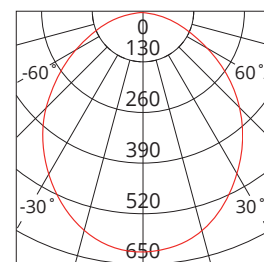

# AURORA SQUARE

AURORASQ150A02

SAP CODE: 2000056

18W, 125mm, 5000K, square LED downlight, white trim, recessed square diffuser

A dimmable LED downlight with a square recessed opal diffuser and a square white trim for protected outdoor applications.

Photometric Diagram

Unit: cd  
 - C0/180 85.0deg  
 - C90/270 85.0deg

## KEY INFORMATION

Lumen Output	1380lm
Input Power	18W
Hole Cutout Size	125x125mm
Install	RECESSED
Dimming Options	*Phase-Cut Dimming
Trim Colour	WHITE
Warranty	5yr
IP Rating	IP54
IK Rating	N/A
IC Rating	NON-IC
Rebate Scheme Approvals	N/A

## PHOTOMETRIC

Efficacy	77lm/W
LED	SMD
CCT	5000K
CRI	>80
Beam Angle	90°