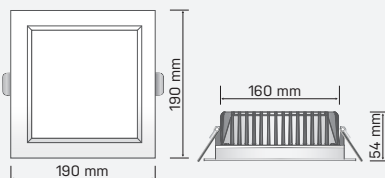

AURORA SQUARE

AURORASQ190A02

SAP CODE: 2000057

26W, 190mm, 5000K,
square LED downlight,
white trim, recessed
square diffuser

A powerful, dimmable LED
downlight with a square
recessed opal diffuser and a
square white trim.

Photometric
Diagram

Unit: cd
- C0/180 90.0deg
- C90/270 90.0deg

KEY INFORMATION

Lumen Output	2070lm
Input Power	26W
Hole Cutout Size	160x160mm
Install	RECESSED
Dimming Options	*Phase-Cut Dimming
Trim Colour	WHITE
Warranty	5yr
IP Rating	IP40
IK Rating	N/A
IC Rating	NON-IC
Rebate Scheme Approvals	N/A

PHOTOMETRIC

Efficacy	80lm/W
LED	SMD
CCT	5000K
CRI	>80
Beam Angle	90°

ELECTRICAL

Driver	Remote
Supply Input	220-240V, 50/60Hz
Driver Output Voltage	32VDC
Power Factor	>0.9
LED Input Current (nominal)	700mA
Useful life @Ta25° (L70)	50,000hr

CONSTRUCTION

Housing	Aluminium
Optics	Polycarbonate Diffuser
Adjustable Angle	N/A
Fixings/Hardware	Metal Clip
Connection Type	1.1m Flex & Plug
Total Weight	1.3kg
Dimensions	190x190x54mm
Operating Ambient Temp.	-20 to 50°C
Electrical Classification	Class 2