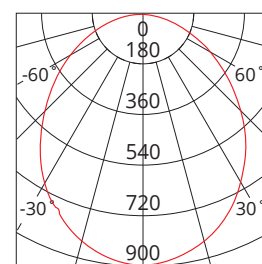

AURORA SQUARE

AURORASQ190A02

SAP CODE: 2000057

26W, 190mm, 5000K,
square LED downlight,
white trim, recessed
square diffuser

A powerful, dimmable LED
downlight with a square
recessed opal diffuser and a
square white trim.

Photometric
Diagram

Unit: cd
- C0/180 90.0deg
- C90/270 90.0deg

KEY INFORMATION

Lumen Output	2070lm
Input Power	26W
Hole Cutout Size	160x160mm
Install	RECESSED
Dimming Options	*Phase-Cut Dimming
Trim Colour	WHITE
Warranty	5yr
IP Rating	IP40
IK Rating	N/A
IC Rating	NON-IC
Rebate Scheme Approvals	N/A

PHOTOMETRIC

Efficacy	80lm/W
LED	SMD
CCT	5000K
CRI	>80
Beam Angle	90°

ELECTRICAL

Driver	Remote
Supply Input	220-240V, 50/60Hz
Driver Output Voltage	32VDC
Power Factor	>0.9
LED Input Current (nominal)	700mA
Useful life @Ta25° (L70)	50,000hr