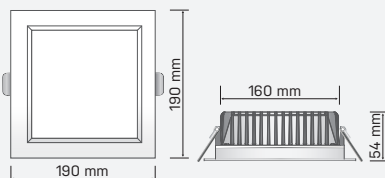

AURORA SQUARE

AURORASQ190A4K

SAP CODE: 2000058

26W, 190mm, 4000K,
square LED downlight,
white trim, recessed
square diffuser

A powerful, dimmable LED
downlight with a square
recessed opal diffuser and a
square white trim.

Photometric
Diagram

Unit: cd
- C0/180 90.0deg
- C90/270 90.0deg

KEY INFORMATION

Lumen Output	2010lm
Input Power	26W
Hole Cutout Size	160x160mm
Install	RECESSED
Dimming Options	*Phase-Cut Dimming
Trim Colour	WHITE
Warranty	5yr
IP Rating	IP40
IK Rating	N/A
IC Rating	NON-IC
Rebate Scheme Approvals	N/A

PHOTOMETRIC

Efficacy	77lm/W
LED	SMD
CCT	4000K
CRI	>80
Beam Angle	90°

ELECTRICAL

Driver	Remote
Supply Input	220-240V, 50/60Hz
Driver Output Voltage	32VDC
Power Factor	>0.9
LED Input Current (nominal)	700mA
Useful life @Ta25° (L70)	50,000hr

CONSTRUCTION

Housing	Aluminium
Optics	Polycarbonate Diffuser
Adjustable Angle	N/A
Fixings/Hardware	Metal Clip
Connection Type	1.1m Flex & Plug
Total Weight	1.3kg
Dimensions	190x190x54mm
Operating Ambient Temp.	-20 to 50°C
Electrical Classification	Class 2