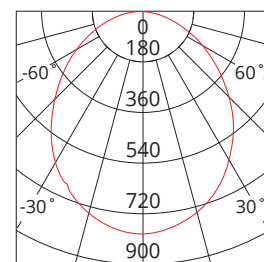

AURORA SQUARE

AURORASQ190A4K

SAP CODE: 2000058

26W, 190mm, 4000K,
square LED downlight,
white trim, recessed
square diffuser

A powerful, dimmable LED
downlight with a square
recessed opal diffuser and a
square white trim.

Photometric
Diagram

Unit: cd
- C0/180 90.0deg
- C90/270 90.0deg

KEY INFORMATION

Lumen Output	2010lm
Input Power	26W
Hole Cutout Size	160x160mm
Install	RECESSED
Dimming Options	*Phase-Cut Dimming
Trim Colour	WHITE
Warranty	5yr
IP Rating	IP40
IK Rating	N/A
IC Rating	NON-IC
Rebate Scheme Approvals	N/A

PHOTOMETRIC

Efficacy	77lm/W
LED	SMD
CCT	4000K
CRI	>80
Beam Angle	90°

ELECTRICAL

Driver	Remote
Supply Input	220-240V, 50/60Hz
Driver Output Voltage	32VDC
Power Factor	>0.9
LED Input Current (nominal)	700mA
Useful life @Ta25° (L70)	50,000hr