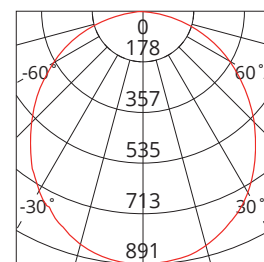

AURORA SQUARE

AuroraSQ220A01

SAP CODE: 2000059

28W, 220mm, 3000K, square LED downlight, white trim, recessed square diffuser

A large, powerful, dimmable LED downlight with a square recessed opal diffuser and a square white trim.

Photometric Diagram

Unit: cd
 - C0/180 85.0deg
 - C90/270 85.0deg

KEY INFORMATION

Lumen Output	2460lm
Input Power	28W
Hole Cutout Size	200x200mm
Install	RECESSED
Dimming Options	*Phase-Cut Dimming
Trim Colour	WHITE
Warranty	5yr
IP Rating	IP40
IK Rating	N/A
IC Rating	NON-IC
Rebate Scheme Approvals	N/A

PHOTOMETRIC

Efficacy	88lm/W
LED	SMD
CCT	3000K
CRI	>85
Beam Angle	90°

ELECTRICAL

Driver	Remote
Supply Input	220-240V, 50/60Hz
Driver Output Voltage	30VDC
Power Factor	>0.9
LED Input Current (nominal)	900mA
Useful life @Ta25° (L70)	50,000hr