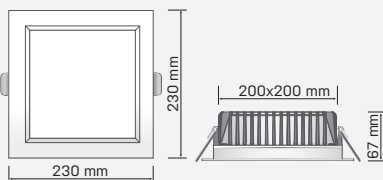

AURORA SQUARE

AuroraSQ220A01

SAP CODE: 2000059

28W, 220mm, 3000K, square LED downlight, white trim, recessed square diffuser

A large, powerful, dimmable LED downlight with a square recessed opal diffuser and a square white trim.

Photometric Diagram

Unit: cd
 - C0/180 85.0deg
 - C90/270 85.0deg

KEY INFORMATION

Lumen Output	2460lm
Input Power	28W
Hole Cutout Size	200x200mm
Install	RECESSED
Dimming Options	*Phase-Cut Dimming
Trim Colour	WHITE
Warranty	5yr
IP Rating	IP40
IK Rating	N/A
IC Rating	NON-IC
Rebate Scheme Approvals	N/A

PHOTOMETRIC

Efficacy	88lm/W
LED	SMD
CCT	3000K
CRI	>85
Beam Angle	90°

ELECTRICAL

Driver	Remote
Supply Input	220-240V, 50/60Hz
Driver Output Voltage	30VDC
Power Factor	>0.9
LED Input Current (nominal)	900mA
Useful life @Ta25° (L70)	50,000hr

CONSTRUCTION

Housing	Aluminium
Optics	Polycarbonate Diffuser
Adjustable Angle	N/A
Fixings/Hardware	Metal Clip
Connection Type	1.1m Flex & Plug
Total Weight	1.4kg
Dimensions	220x220x67mm
Operating Ambient Temp.	-20 to 50°C
Electrical Classification	Class 2