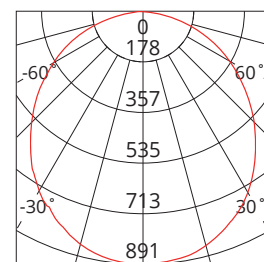

AURORA SQUARE

AuroraSQ220A02

SAP CODE: 2000060

28W, 220mm, 5000K, square LED downlight, white trim, recessed square diffuser

A large, powerful, dimmable LED downlight with a square recessed opal diffuser and a square white trim.

Photometric Diagram

Unit: cd
 - C0/180 85.0deg
 - C90/270 85.0deg

KEY INFORMATION

Lumen Output	2460lm
Input Power	28W
Hole Cutout Size	200x200mm
Install	RECESSED
Dimming Options	*Phase-Cut Dimming
Trim Colour	WHITE
Warranty	5yr
IP Rating	IP40
IK Rating	N/A
IC Rating	NON-IC
Rebate Scheme Approvals	N/A

PHOTOMETRIC

Efficacy	88lm/W
LED	SMD
CCT	5000K
CRI	>80
Beam Angle	90°

ELECTRICAL

Driver	Remote
Supply Input	220-240V, 50/60Hz
Driver Output Voltage	30VDC
Power Factor	>0.9
LED Input Current (nominal)	900mA
Useful life @Ta25° (L70)	50,000hr