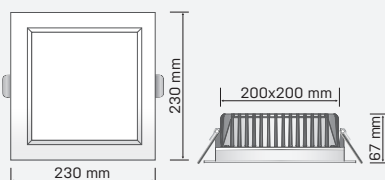

AURORA SQUARE

AuroraSQ220A02

SAP CODE: 2000060

28W, 220mm, 5000K, square LED downlight, white trim, recessed square diffuser

A large, powerful, dimmable LED downlight with a square recessed opal diffuser and a square white trim.

Photometric Diagram

Unit: cd
 - C0/180 85.0deg
 - C90/270 85.0deg

KEY INFORMATION

Lumen Output	2460lm
Input Power	28W
Hole Cutout Size	200x200mm
Install	RECESSED
Dimming Options	*Phase-Cut Dimming
Trim Colour	WHITE
Warranty	5yr
IP Rating	IP40
IK Rating	N/A
IC Rating	NON-IC
Rebate Scheme Approvals	N/A

PHOTOMETRIC

Efficacy	88lm/W
LED	SMD
CCT	5000K
CRI	>80
Beam Angle	90°

ELECTRICAL

Driver	Remote
Supply Input	220-240V, 50/60Hz
Driver Output Voltage	30VDC
Power Factor	>0.9
LED Input Current (nominal)	900mA
Useful life @Ta25° (L70)	50,000hr

CONSTRUCTION

Housing	Aluminium
Optics	Polycarbonate Diffuser
Adjustable Angle	N/A
Fixings/Hardware	Metal Clip
Connection Type	1.1m Flex & Plug
Total Weight	1.4kg
Dimensions	230x230x67mm
Operating Ambient Temp.	-20 to 50°C
Electrical Classification	Class 2