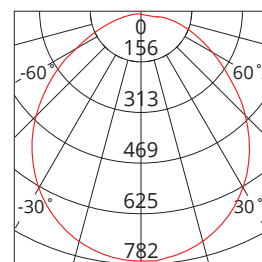

# CALEO

CALEO30W-5K

SAP CODE: 2000697

Photometric Diagram

Unit: cd  
 - C0/180 110.0deg  
 - C90/270 110.0deg

### PHOTOMETRIC

Efficacy	76lm/W
LED	SMD
CCT	5000K
CRI	>70
Beam Angle	110°