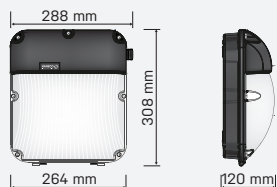

# CALEO

CALEO30W-5K

SAP CODE: 2000697

Photometric Diagram

Unit: cd  
 - C0/180 110.0deg  
 - C90/270 110.0deg

## 30W, wall mounted security/safety LED light

A practical and sturdy vandal resistant outdoor fixture.

### KEY INFORMATION

Lumen Output	2550lm
Input Power	30W
Hole Cutout Size	N/A
Install	SURFACE MOUNT
Dimming Options	Non-Dimmable
Trim Colour	BLACK
Warranty	3yr
IP Rating	IP65
IK Rating	IK08
IC Rating	N/A
Rebate Scheme Approvals	N/A

### CONSTRUCTION

Housing	Aluminium
Optics	Polycarbonate Diffuser
Adjustable Angle	N/A
Fixings/Hardware	N/A
Connection Type	Terminal Block PA14
Total Weight	2.15kg
Dimensions	308x288x120mm
Operating Ambient Temp.	-20 to 50°C
Electrical Classification	Class 1