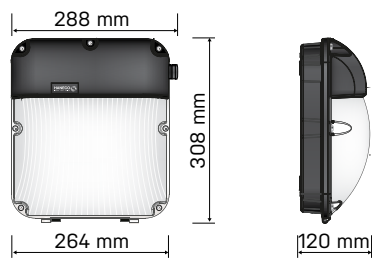

POWER	LUMENS	EFFICACY	CCT	DIMENSIONS	WEIGHT	SAP CODE	PRODUCT CODE
30W	2290 lm	76 lm/W	5000K	140 x 178 x 26mm	2.15kg	2000697 2000698	CALEO30W-5K CALEO30W-5K-S

S = Intellisensor

SPECIFICATIONS	
Body Material:	Aluminium
Diffuser Material:	Polycarbonate (Opal)
Body colour:	Black
IP Rating:	IP65
IK Rating:	IK08
Beam Angle:	110°
CRI:	>70
SDCM:	<5
Driver:	Integral
Power Connection:	PA14 Terminal Block
Input:	220-240V, 50/60Hz
Electrical Classification:	Class 1
Power Factor:	>0.9
Protection:	Overload / Short Circuit
Lifespan:	>50,000hrs @Ta25°C (L70)
Operating Ambient Temperature:	-20 to 50°C
Dimming:	Non-Dimmable

APPLICATIONS
Stairs
Security Lighting
Driveways
Industrial Exteriors

DIMENSIONS

FIND OUT MORE: