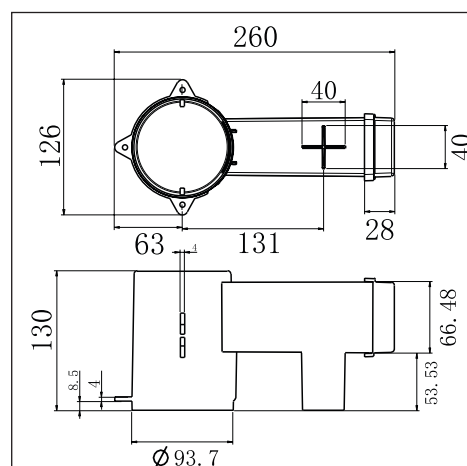

CIS-DL110R

PHOTO

QUICK FACTS

Suits	Ø90-92mm cutout downlights
Material	ABS
Colour	Black
Finish	Gloss
Weight	200g

*Downlight shown as reference

DIMENSIONS

Subject to change without notice, errors and omission excepted. Always make sure to use the most recent release.