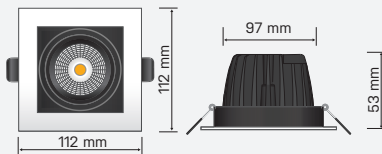

# SINGLE XBOX

D10W112\*112RE3KW  
SAP CODE: 2000520

10W, single lamp, 4-way adjustable, white square frame, LED downlight

A single four way adjustable dimmable LED downlight with a clear lens and multifaceted reflector in a white frame.

Photometric Diagram

Unit: cd  
- C0/180 50.0deg  
- C90/270 50.0deg

## KEY INFORMATION

Lumen Output	820lm
Input Power	10W
Hole Cutout Size	Ø97mm
Dimming Options	*Phase-Cut Dimming
Trim Colour	WHITE
Warranty	5yr
IP Rating	IP40
IK Rating	N/A
IC Rating	NON-IC
Rebate Scheme Approvals	N/A

## CONSTRUCTION

Housing	Aluminium
Optics	Polycarbonate Multifaceted Reflector
Adjustable Angle	0-35°
Fixings/Hardware	Rubberised Clip
Connection Type	1.1m Flex & Plug
Total Weight	0.6kg
Dimensions	112x112x53mm
Operating Ambient Temp.	-25 to 55°C
Electrical Classification	Class 2