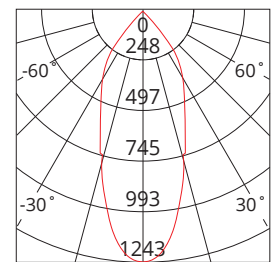

# SINGLE XBOX

D10W112\*112RE3KW  
SAP CODE: 2000520

10W, single lamp, 4-way adjustable, white square frame, LED downlight

A single four way adjustable dimmable LED downlight with a clear lens and multifaceted reflector in a white frame.

Photometric Diagram

Unit: cd  
- C0/180 50.0deg  
- C90/270 50.0deg

## KEY INFORMATION

Lumen Output	820lm
Input Power	10W
Hole Cutout Size	Ø97mm
Dimming Options	*Phase-Cut Dimming
Trim Colour	WHITE
Warranty	5yr
IP Rating	IP40
IK Rating	N/A
IC Rating	NON-IC
Rebate Scheme Approvals	N/A

## PHOTOMETRIC

Efficacy	82lm/W
LED	COB
CCT	3000K
CRI	>80
Beam Angle	45°