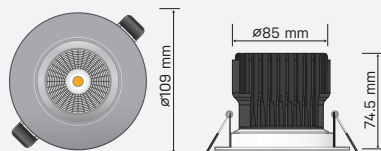

# DIONE

D15W109R3KS

SAP CODE: 2000144

Photometric Diagram

Unit: cd  
 - C0/180 45.0deg  
 - C90/270 45.0deg

## Silver trim, narrow beam LED downlight

A sleek dimmable downlight that appears flush to the ceiling with a narrow beam (45°).

### KEY INFORMATION

Lumen Output	1190lm
Input Power	15W
Hole Cutout Size	Ø85mm
Dimming Options	*Phase-Cut Dimming
Trim Colour	SILVER
Warranty	5yr
IP Rating	IP54
IK Rating	N/A
IC Rating	NON-IC
Rebate Scheme Approvals	N/A

### CONSTRUCTION

Housing	Aluminium
Optics	Polycarbonate Multifaceted Reflector
Adjustable Angle	0-30°
Fixings/Hardware	Rubberised Clip
Connection Type	1.1m Flex & Plug
Total Weight	0.91kg
Dimensions	Ø109x75mm
Operating Ambient Temp.	-20 to 50°C
Electrical Classification	Class 2