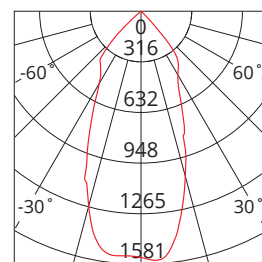

# DIONE

D15W109R3KS

SAP CODE: 2000144

Photometric Diagram

Unit: cd  
 - C0/180 45.0deg  
 - C90/270 45.0deg

## Silver trim, narrow beam LED downlight

A sleek dimmable downlight that appears flush to the ceiling with a narrow beam (45°).

### PHOTOMETRIC

Efficacy	79lm/W
LED	COB
CCT	3000K
CRI	>80
Beam Angle	45°