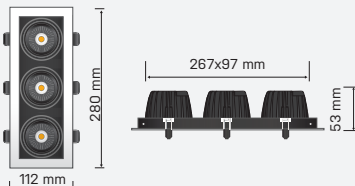

TRIPLE XBOX

D30W280*112RE3KW

SAP CODE: 2000529

30W, triple lamp, 4-way adjustable, white square frame, LED downlight

A triple light, four way adjustable dimmable LED downlight with a clear lens and multifaceted reflector in a white frame.

Photometric Diagram

Unit: cd
 - C0/180 50.0deg
 - C90/270 50.0deg

KEY INFORMATION

Lumen Output	2230lm
Input Power	30W
Hole Cutout Size	97x267mm
Dimming Options	*Phase-Cut Dimming
Trim Colour	WHITE
Warranty	5yr
IP Rating	IP40
IK Rating	N/A
IC Rating	NON-IC
Rebate Scheme Approvals	N/A

PHOTOMETRIC

Efficacy	74lm/W
LED	COB
CCT	3000K
CRI	>80
Beam Angle	45°

ELECTRICAL

Driver	Remote
Supply Input	220-240V, 50/60Hz
Driver Output Voltage	37VDC
Power Factor	>0.9
LED Input Current (nominal)	700mA
Useful life @Ta25° (L70)	50,000hr

CONSTRUCTION

Housing	Aluminium
Optics	Polycarbonate Multifaceted Reflector
Adjustable Angle	0-35°
Fixings/Hardware	Rubberised Clip
Connection Type	1.1m Flex & Plug
Total Weight	1.28kg
Dimensions	280x112x53mm
Operating Ambient Temp.	-20 to 50°C
Electrical Classification	Class 2