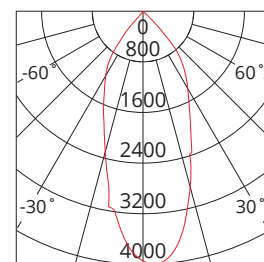

TRIPLE XBOX

D30W280*112RE3KW

SAP CODE: 2000529

30W, triple lamp, 4-way adjustable, white square frame, LED downlight

A triple light, four way adjustable dimmable LED downlight with a clear lens and multifaceted reflector in a white frame.

Photometric Diagram

Unit: cd
 - C0/180 50.0deg
 - C90/270 50.0deg

KEY INFORMATION

Lumen Output	2230lm
Input Power	30W
Hole Cutout Size	97x267mm
Dimming Options	*Phase-Cut Dimming
Trim Colour	WHITE
Warranty	5yr
IP Rating	IP40
IK Rating	N/A
IC Rating	NON-IC
Rebate Scheme Approvals	N/A

PHOTOMETRIC

Efficacy	74lm/W
LED	COB
CCT	3000K
CRI	>80
Beam Angle	45°

ELECTRICAL

Driver	Remote
Supply Input	220-240V, 50/60Hz
Driver Output Voltage	37VDC
Power Factor	>0.9
LED Input Current (nominal)	700mA
Useful life @Ta25° (L70)	50,000hr