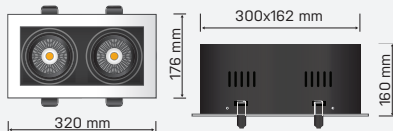

# DOUBLE XBOX

D30W320\*176RE3KW  
SAP CODE: 2000531

30W, double lamp,  
4-way adjustable, white  
square frame, LED  
downlight

A double light, four way adjustable dimmable LED downlight with a clear lens and multifaceted reflector in a white frame.

Photometric Diagram

Unit: cd  
- C0/180 50.0deg  
- C90/270 50.0deg

## KEY INFORMATION

Lumen Output	2390lm
Input Power	30W
Hole Cutout Size	300x162mm
Dimming Options	*Phase-Cut Dimming
Trim Colour	WHITE
Warranty	5yr
IP Rating	IP40
IK Rating	N/A
IC Rating	NON-IC
Rebate Scheme Approvals	N/A

## CONSTRUCTION

Housing	Aluminium
Optics	Polycarbonate Multifaceted Reflector
Adjustable Angle	0-35°
Fixings/Hardware	Rubberised Clip
Connection Type	1.1m Flex & Plug
Total Weight	2.05kg
Dimensions	320x176x160mm
Operating Ambient Temp.	-20 to 50°C
Electrical Classification	Class 2