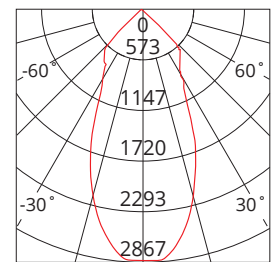

# DOUBLE XBOX

D30W320\*176RE3KW  
SAP CODE: 2000531

30W, double lamp,  
4-way adjustable, white  
square frame, LED  
downlight

A double light, four way adjustable dimmable LED downlight with a clear lens and multifaceted reflector in a white frame.

Photometric Diagram

Unit: cd  
- C0/180 50.0deg  
- C90/270 50.0deg

## KEY INFORMATION

Lumen Output	2390lm
Input Power	30W
Hole Cutout Size	300x162mm
Dimming Options	*Phase-Cut Dimming
Trim Colour	WHITE
Warranty	5yr
IP Rating	IP40
IK Rating	N/A
IC Rating	NON-IC
Rebate Scheme Approvals	N/A

## PHOTOMETRIC

Efficacy	80lm/W
LED	COB
CCT	3000K
CRI	>80
Beam Angle	45°