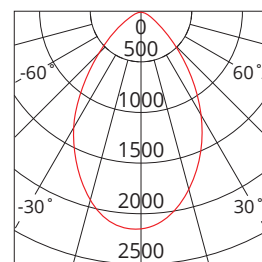

CEDAR SNORKEL

D38W195R4K60DF

SAP CODE: 2000151

38W, adjustable snorkel LED shoplight

A powerful white LED snorkel shoplight for an angled beam to highlight specific areas.

Photometric Diagram

Unit: cd
 - C0/180 70.0deg
 - C90/270 70.0deg

KEY INFORMATION

Lumen Output	3050lm
Input Power	38W
Hole Cutout Size	Ø165-185mm
Install	RECESSED
Dimming Options	Non-Dimmable
Trim Colour	WHITE
Warranty	3yr
IP Rating	IP40
IK Rating	N/A
IC Rating	NON-IC
Rebate Scheme Approvals	N/A

PHOTOMETRIC

Efficacy	80lm/W
LED	SMD
CCT	4000K
CRI	>80
Beam Angle	70°

ELECTRICAL

Driver	Remote
Supply Input	220-240V, 50/60Hz
Driver Output Voltage	40VDC
Power Factor	>0.9
LED Input Current (nominal)	950mA
Useful life @Ta25° (L70)	50,000hr