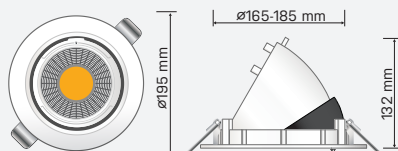

CEDAR SNORKEL

D38W195R4K60DF

SAP CODE: 2000151

38W, adjustable snorkel LED shoplight

A powerful white LED snorkel shoplight for an angled beam to highlight specific areas.

Photometric Diagram

Unit: cd
 - C0/180 70.0deg
 - C90/270 70.0deg

KEY INFORMATION

Lumen Output	3050lm
Input Power	38W
Hole Cutout Size	Ø165-185mm
Install	RECESSED
Dimming Options	Non-Dimmable
Trim Colour	WHITE
Warranty	3yr
IP Rating	IP40
IK Rating	N/A
IC Rating	NON-IC
Rebate Scheme Approvals	N/A

PHOTOMETRIC

Efficacy	80lm/W
LED	SMD
CCT	4000K
CRI	>80
Beam Angle	70°

ELECTRICAL

Driver	Remote
Supply Input	220-240V, 50/60Hz
Driver Output Voltage	40VDC
Power Factor	>0.9
LED Input Current (nominal)	950mA
Useful life @Ta25° (L70)	50,000hr

CONSTRUCTION

Housing	Aluminium
Optics	Polycarbonate Multifaceted Reflector
Adjustable Angle	0-90°
Fixings/Hardware	Metal Clip
Connection Type	1.1m Flex & Plug
Total Weight	1.5kg
Dimensions	Ø195x132mm
Operating Ambient Temp.	-20 to 50°C
Electrical Classification	Class 2