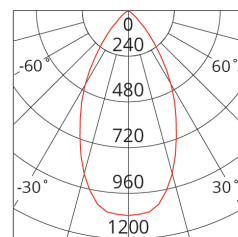

PHOTOMETRIC DIAGRAM

Unit: cd
- C0/180 55.0deg
- C90/270 55.0deg

KEY INFORMATION

Power	11 W
Lumen Output	900 / 1000 / 950 lm
Cutout Size	75 mm
Mounting Type	Recessed
Dimming Type	Phase-Cut Dimmable (Trailing Edge, 10-100%)
Body Colour	White
IP Rating	IP65
IC Rating	IC-4
Rebate Scheme Approvals	Not Applicable
Driver	Remote
Warranty	5 Years

PHOTOMETRIC

Efficacy	89 / 99 / 88 lm/W
CCT	3000 / 4000 / 5700 K
CRI	> 85
SDCM	< 3
UGR	< 31
Beam Angle	60°
Lifespan	>50,000hrs@Ta25°C(L70)

ELECTRICAL

Input Voltage	220-240Vac, 50/60Hz
Power Factor	> 0.9
Electrical Classification	CLASS II
Surge Protection	Overload / Short Circuit

OTHERS

Angle Flexibility	0 - 25°
Body Material	Aluminium
Diffuser Material	Polycarbonate (Clear)
Operating Ambient Temp.	-20 to 50°C
Connection Type	1.1m Flex & Plug
Weight	0.3 kg
Dimensions	Ø109 mm x 89 mm