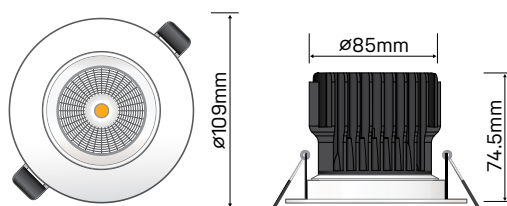

### Powerful and directional.

DIONE is a high output, adjustable IP54 rated LED downlight with wide faceted reflector to ensure uniform light distribution for even wall washing.

### Features

- Wide faceted reflector
- Slim trim design
- Adjustable LED downlight
- IP54 ingress protection
- Complete with flex and plug

SPECIFICATIONS	
<b>Body Material:</b>	Aluminium
<b>Diffuser Material:</b>	Polycarbonate (Clear)
<b>Fascia colour:</b>	White: RAL9010 Silver: RAL7001
<b>IP Rating:</b>	Front: IP54 Body: IP40
<b>Beam Angle:</b>	45°
<b>Gimbal:</b>	0-30°
<b>CRI:</b>	>80 (>90 option)
<b>SDCM:</b>	<5 (<3 option)
<b>Driver:</b>	Remote
<b>Power Lead:</b>	1.1m Flex & Plug
<b>Input:</b>	220-240V, 50/60Hz
<b>Electrical Classification:</b>	Class 2
<b>Power Factor:</b>	>0.9
<b>Protection:</b>	Overload / Short Circuit
<b>Lifespan:</b>	>50,000hrs @Ta25°C (L70)
<b>Operating Ambient Temperature:</b>	-20 to 50°C
<b>Smart:</b>	KASTA Compatible
<b>Dimming:</b>	Phase-Cut Dimmable (Trailing Edge)

## DIMENSIONS

Remote Driver 120x45x27mm

**D15W109R3K**

FIND OUT MORE: