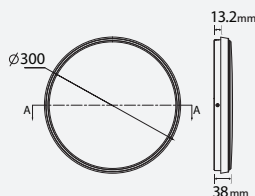

## 25W, Ultra-slim, Weather Resistant, Tritone LED Oyster with Emergency

A sleek, aesthetically designed oyster with a slim body profile for both indoor and outdoor applications.

Photometric Diagram

Unit: cd

### KEY INFORMATION

Lumen Output	2040 / 2190 / 2080lm
Input Power	25W
Hole Cutout Size	N/A
Install	SURFACE MOUNT
Dimming Options	Non-Dimmable
Fitting Colour	WHITE
Warranty	5yr
IP Rating	IP54
IK Rating	IK08
IC Rating	N/A
Rebate Scheme Approvals	N/A