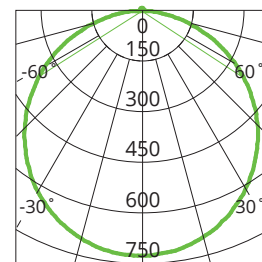

Photometric Diagram