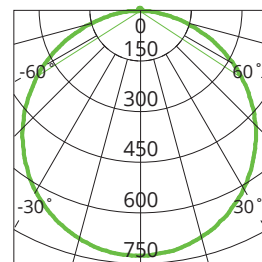

## 25W, Ultra-slim, Weather Resistant, Tritone LED Oyster

A sleek, aesthetically designed oyster with a slim body profile for both indoor and outdoor applications.

Photometric Diagram

Unit: cd  
 - C0/180 114.5deg  
 - C90/270 114.1deg

### PHOTOMETRIC

Efficacy	81 / 87 / 83lm/W
LED	SMD
CCT	3000 / 4000 / 5700K
CRI	>80
Beam Angle	115°