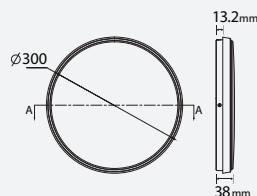

## 25W, Ultra-slim, Weather Resistant, Tritone LED Oyster

A sleek, aesthetically designed oyster with a slim body profile for both indoor and outdoor applications.

Photometric Diagram

Unit: cd  
 - C0/180 114.5deg  
 - C90/270 114.1deg

### KEY INFORMATION

Lumen Output	2040 / 2190 / 2080lm
Input Power	25W
Hole Cutout Size	N/A
Install	SURFACE MOUNT
Dimming Options	*Phase-Cut Dimming
Fitting Colour	WHITE
Warranty	5yr
IP Rating	IP54
IK Rating	IK08
IC Rating	N/A
Rebate Scheme Approvals	Pending Approval

### PHOTOMETRIC

Efficacy	81 / 87 / 83lm/W
LED	SMD
CCT	3000 / 4000 / 5700K
CRI	>80
Beam Angle	115°

### CONSTRUCTION

Housing	Polycarbonate
Optics	PMMA (acrylic)
Adjustable Angle	N/A
Fixings/Hardware	Mounting Bracket
Connection Type	Terminal Block
Total Weight	0.75kg
Dimensions	Ø300 x 38mm
Operating Ambient Temp.	-20 to 45°C
Electrical Classification	Class 2