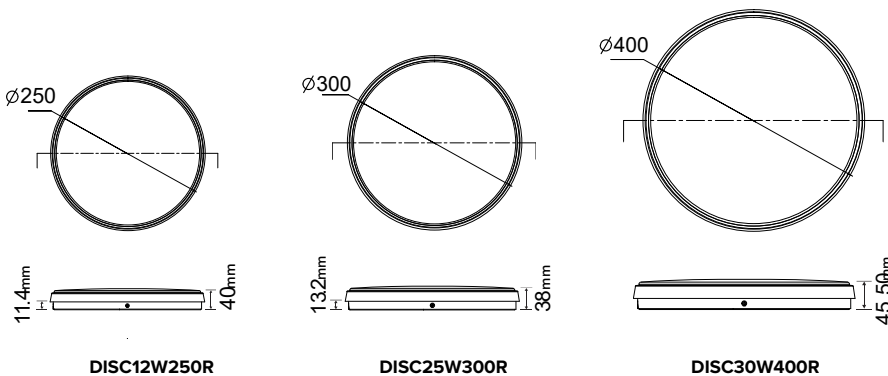

POWER	LUMENS	EFFICACY	CCT	DIMENSIONS	WEIGHT	SAP CODE	PRODUCT CODE
12W	1190 lm	99 lm/W	3000K	Ø250 x 40mm	0.65kg	2001934	DISC12W250R
	1260 lm	105 lm/W	4000K				
	1210 lm	101 lm/W	5700K				
25W	2040 lm	81 lm/W	3000K	Ø300 x 38mm	0.75kg 1.00kg	2001935 2001937	DISC25W300R DISC25W300R-MS
	2190 lm	87 lm/W	4000K				
	2080 lm	83 lm/W	5700K				
25W	2040 lm	81 lm/W	3000K	Ø300 x 38mm	1.20kg	2001936 2001938	DISC25W300R-EM DISC25W-EM-MS
	2190 lm	87 lm/W	4000K				
	2080 lm	83 lm/W	5700K				
30W	2800 lm	93 lm/W	3000K	Ø400 x 45.5mm	0.95kg	2001939	DISC30W400R
	3040 lm	101 lm/W	4000K				
	2910 lm	97 lm/W	5700K				

SPECIFICATIONS

Body Material:	Polycarbonate	Driver:	Integral
Diffuser Material:	PMMA (Acrylic)	Power Connection:	Terminal Block
Body colour:	White	Input:	220-240V, 50/60Hz
IP Rating:	IP54	Electrical Classification:	Class 2
IK Rating:	IK08	Power Factor:	>0.9
Beam Angle:	115°	Protection:	Overload / Short Circuit
CRI:	>80	Lifespan:	>50,000hrs @Ta25°C (L70)
SDCM:	<5	Operating Ambient Temperature:	0 to 45°C
		Dimming:	Phase-Cut Dimmable

APPLICATIONS

Retail
Commercial
Residential
Schools
Offices
Exterior Walls
Under Eaves
Stairwell

DIMENSIONS

FIND OUT MORE: