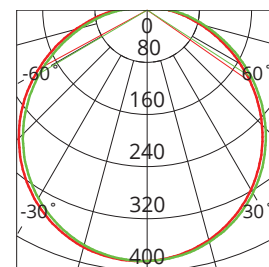

Suitable for up to +50°C ambient temperature it is perfect for the warmer Australian climate.

PHOTOMETRIC DIAGRAM

Unit: cd
 - C0/180 115.9deg
 - C90/270 115.8deg

POWER/LUMEN SETTINGS

POWER	LUMENS	EFFICACY	CCT
9W	930 lm	105 lm/W	3000K
	990 lm	111 lm/W	4000K
13W	1220 lm	95 lm/W	3000K
	1300 lm	101 lm/W	4000K

SPECIFICATIONS

Total Weight:	0.7kg
Dimensions:	Ø300 x 86mm
Body Material:	Polycarbonate
Diffuser Material:	Polycarbonate (Opal)
Body colour:	Black
IP Rating:	IP66
IK Rating:	IK10
Beam Angle:	110°
CRI:	>80
SDCM:	<6
Driver:	Integral
Power Connection:	Terminal Block
Input:	220-240V, 50/60Hz
Electrical Classification:	Class 2
Power Factor:	>0,9
Protection:	Overload / Short Circuit
Lifespan:	>50,000hrs @Ta25°C (L70)
Operating Ambient Temperature:	-30 to 50°C
Smart:	KASTA Compatible
Dimming:	Non-Dimmable