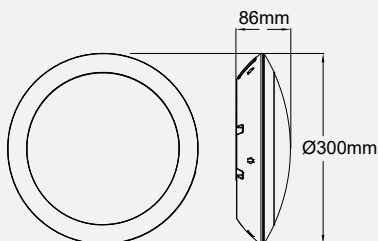

DAWN HERO

DN13WHR

SAP CODE: 2002287

Sleek, beautiful and tough.

DAWN HERO is a sleek and elegant, yet robust and vandal proof bulkhead design. Retrofittable eyelid accessories are included in every model for increased flexibility and functionality.

Suitable for up to +50°C ambient temperature it is perfect for the warmer Australian climate.