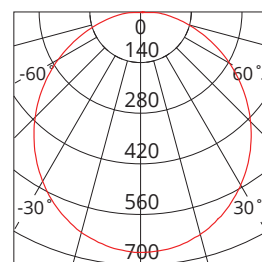

Accessories

EYELID TRIM

Photometric Diagram

Unit: cd
 - C0/180 120.0deg
 - C90/270 120.0deg

KEY INFORMATION

Lumen Output	2050 / 2050 / 1890lm
Input Power	20W
Hole Cutout Size	N/A
Install	SURFACE MOUNT
Dimming Options	Non-dimmable (*phase-cut dimmable driver available)
Fitting Colour	BLACK
Warranty	3yr
IP Rating	IP66
IK Rating	IK10
IC Rating	N/A
Rebate Scheme Approvals	N/A

PHOTOMETRIC

Efficacy	103 / 103 / 94lm/W
LED	SMD
CCT	3000 / 4000 / 5000K
CRI	>80
Beam Angle	120°

ELECTRICAL

Driver	Integral
Supply Input	220-240V, 50/60Hz
Driver Output Voltage	40VDC
Power Factor	>0.9
LED Input Current (nominal)	500mA
Useful life @Ta25° (L70)	50,000hr