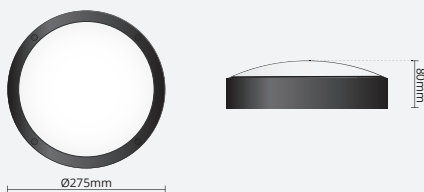

DAWN 20W

DN20WRND-TRI-EM

SAP CODE: 2001911

20W, Weather and impact resistant, Selectable colour temperature, LED Bunker with Emergency

A round robust bunker light constructed with aluminium body and opal diffuser providing decorative solution for both residential and commercial applications.

Accessories

EYELID TRIM

Photometric Diagram

Unit: cd
 - C0/180 120.0deg
 - C90/270 120.0deg

KEY INFORMATION

Lumen Output	2050 / 2050 / 1890lm
Input Power	20W
Hole Cutout Size	N/A
Install	SURFACE MOUNT
Dimming Options	Non-dimmable (*phase-cut dimmable driver available)
Fitting Colour	BLACK
Warranty	3yr
IP Rating	IP66
IK Rating	IK10
IC Rating	N/A
Rebate Scheme Approvals	N/A

PHOTOMETRIC

Efficacy	103 / 103 / 94lm/W
LED	SMD
CCT	3000 / 4000 / 5000K
CRI	>80
Beam Angle	120°

ELECTRICAL

Driver	Integral
Supply Input	220-240V, 50/60Hz
Driver Output Voltage	40VDC
Power Factor	>0.9
LED Input Current (nominal)	500mA
Useful life @Ta25° (L70)	50,000hr

CONSTRUCTION

Housing	Aluminium
Optics	Polycarbonate Diffuser
Adjustable Angle	N/A
Fixings/Hardware	Mounting Screws
Connection Type	Terminal Block
Total Weight	1.6kg
Dimensions	Ø275 x 80mm
Operating Ambient Temp.	0 to 45°C
Electrical Classification	Class 1