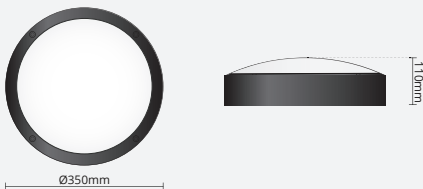

DAWN 30W

DN30WRND-TRI-EM

SAP CODE: 2001914

30W, Weather and impact resistant, Selectable colour temperature, LED Bunker with Emergency

A round robust bunker light constructed with aluminium body and opal diffuser providing decorative solution for both residential and commercial applications.

Photometric Diagram

Unit: cd
 - C0/180 120.0deg
 - C90/270 120.0deg

KEY INFORMATION

Lumen Output	2760 / 3000 / 2770lm
Input Power	30W
Hole Cutout Size	N/A
Install	SURFACE MOUNT
Dimming Options	Non-dimmable (*phase-cut dimmable driver available)
Fitting Colour	BLACK
Warranty	3yr
IP Rating	IP66
IK Rating	IK10
IC Rating	N/A
Rebate Scheme Approvals	

PHOTOMETRIC

Efficacy	92 / 100 / 92lm/W
LED	SMD
CCT	3000 / 4000 / 5000K
CRI	>80
Beam Angle	120°

ELECTRICAL

Driver	Integral
Supply Input	220-240V, 50/60Hz
Driver Output Voltage	40VDC
Power Factor	>0.9
LED Input Current (nominal)	750mA
Useful life @Ta25° (L70)	50,000hr

CONSTRUCTION

Housing	Aluminium
Optics	Polycarbonate Diffuser
Adjustable Angle	N/A
Fixings/Hardware	Mounting Screws
Connection Type	Terminal Block
Total Weight	2.8kg
Dimensions	Ø350 x 110mm
Operating Ambient Temp.	0 to 45°C
Electrical Classification	Class 1