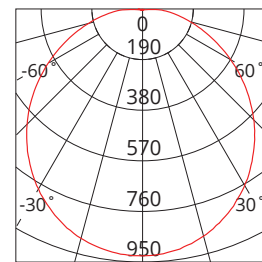

Photometric Diagram

Unit: cd
 - C0/180 120.0deg
 - C90/270 120.0deg

KEY INFORMATION

Lumen Output	2760 / 3000 / 2770lm
Input Power	30W
Hole Cutout Size	N/A
Install	SURFACE MOUNT
Dimming Options	Non-dimmable (*phase-cut dimmable driver available)
Fitting Colour	BLACK
Warranty	3yr
IP Rating	IP66
IK Rating	IK10
IC Rating	N/A
Rebate Scheme Approvals	

PHOTOMETRIC

Efficacy	92 / 100 / 92lm/W
LED	SMD
CCT	3000 / 4000 / 5000K
CRI	>80
Beam Angle	120°

ELECTRICAL

Driver	Integral
Supply Input	220-240V, 50/60Hz
Driver Output Voltage	40VDC
Power Factor	>0.9
LED Input Current (nominal)	750mA
Useful life @Ta25° (L70)	50,000hr