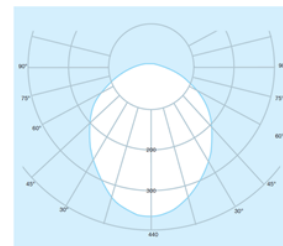

DUET

DUET4W

SAP CODE: 2002087

DUET4W-BK

SAP CODE: 2002175

Surface Mount twin heads EM spot lights

The Haneco DUET is a 2 x 2W high performance LED EM flood light with two fully adjustable heads.

QUICK FACTS

SPECIFICATIONS

Supply Voltage	220-240V, 50/60Hz
Power consumption	4W
Max. power when charging	4.5W
Lumen output	2 x 250 lm
Operating Ambient Temp.	0 to 45°C
Wiring	Screw terminals / Flex and plug
Lamp	LED
Battery Type	LiFePO4 3.2V 6.6Ah
Discharge Time	>1.5 hours
Recharge Time	16 hours
Finish color	White, Black
IP	IP20
Electrical Classification	Class II
Dimensions	283x224x59mm
Body Material	PC
LED type	SMD
CCT	5700K
Indicator light color	Green
Charger Operation	Continuous
Turn on delay	<0.5s
CRI	>80