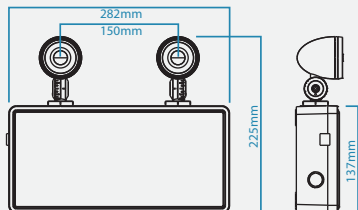

DUET

DUET4W

SAP CODE: 2002087

DUET4W-BK

SAP CODE: 2002175

Surface Mount twin heads EM spot lights

The Haneco DUET is a 2 x 2W high performance LED EM flood light with two fully adjustable heads.

QUICK FACTS

- 4W High efficient LED lamp with long lifetime and low power consumption
- Fully adjustable twin heads design
- Easy surface mount installation
- Easy accessible manual test button
- Self charging Lithium Iron Phosphate battery
- AS/NZS 60598
- 3 year warranty
- Complete with both internal screw terminals and external 1.2m flex and plug
- Slim body design

SPECIFICATIONS

Supply Voltage	220-240V, 50/60Hz
Power consumption	4W
Max. power when charging	4.5W
Lumen output	2 x 250 lm
Operating Ambient Temp.	0 to 45°C
Wiring	Screw terminals / Flex and plug
Lamp	LED
Battery Type	LiFePO4 3.2V 6.6Ah
Discharge Time	>1.5 hours
Recharge Time	16 hours
Finish color	White, Black
IP	IP20
Electrical Classification	Class II
Dimensions	283x224x59mm
Body Material	PC
LED type	SMD
CCT	5700K
Indicator light color	Green
Charger Operation	Continuous
Turn on delay	<0.5s
CRI	>80