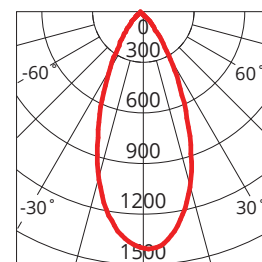

Unit: cd
 - C0/180 45.0deg
 - C90/270 45.0deg

KEY INFORMATION

Power	7 W
Lumen Output	750 / 850 / 800 lm
Cutout Size	90 mm
Mounting Type	Recessed
Dimming Type	Phase-Cut Dimmable (Trailing Edge, 10-100%)
Body Colour	Black
IP Rating	IP44 Front - IP20 Back
IC Rating	IC-4
Rebate Scheme Approvals	Not Applicable
Driver	Integral
Warranty	5 Years