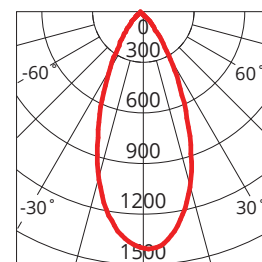

DULAR

DULAR-ADJ-BLK
2002335

FOR COMFORTABLE, LOW GLARE ENVIROMENTS

Learn about the DULAR from HANECO, the ideal home LED downlight that comes in fixed and adjustable beam angle variants with an assortment of fascia colours for both varieties. The DULAR is a beautiful option designed for applications that are attractive to the eye.

APPLICATIONS

Bedroom
Lounge Room
Dining Area
Kitchen / Food Prep
Laundry
Butler Pantry
Hallway
Entrance Accent / Display / Feature Lighting
Staircase
Bathroom
Ensuite
Walk-In Wardrobe
Theatre Room
Games Room
Showroom
Boardroom / Meeting Rooms
Function Areas
Education Facilities
Retail Spaces
Hotel Rooms
Restaurants / Cafés
Cocktail Lounge

Unit: cd
- C0/180 45.0deg
- C90/270 45.0deg

KEY INFORMATION

Power	7 W
Lumen Output	750 / 850 / 800 lm
Cutout Size	90 mm
Mounting Type	Recessed
Dimming Type	Phase-Cut Dimmable (Trailing Edge, 10-100%)
Body Colour	Black
IP Rating	IP44 Front - IP20 Back
IC Rating	IC-4
Rebate Scheme Approvals	Not Applicable
Driver	Integral
Warranty	5 Years

PHOTOMETRIC

Efficacy	107 / 121 / 114 lm/W
CCT	3000 / 4000 / 5700 K
CRI	> 90
SDCM	< 3
UGR	< 21
Beam Angle	45°
Flicker-Free	Yes
Lifespan	>100,000hrs@Ta45°C(L70)

ELECTRICAL

Input Voltage	220-240Vac, 50/60Hz
Power Factor	> 0.9
Electrical Classification	CLASS II
Surge Protection	Overload / Short Circuit

OTHERS

Angle Flexibility	0 - 30°
Body Material	Aluminium / Polycarbonate
Diffuser Material	Polycarbonate (Multifaceted)
Operating Ambient Temp.	-20 to 45°C
Connection Type	1m Flex & Plug
Weight	0.29 kg
Dimensions	Ø110 mm x 74 mm