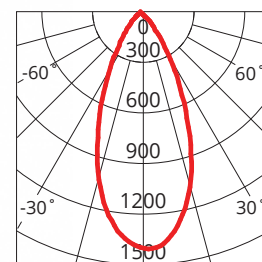

Unit: cd
 - C0/180 45.0deg
 - C90/270 45.0deg

KEY INFORMATION

Power	7 W
Lumen Output	800 / 900 / 850 lm
Cutout Size	90 mm
Mounting Type	Recessed
Dimming Type	Phase-Cut Dimmable (Trailing Edge, 10-100%)
Body Colour	White
IP Rating	IP44 Front - IP20 Back
IC Rating	IC
Rebate Scheme Approvals	Not Applicable
Driver	Integral
Warranty	5 Years