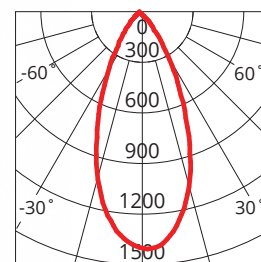

Unit: cd
 - C0/180 45.0deg
 - C90/270 45.0deg

KEY INFORMATION

Power	7 W
Lumen Output	800 / 900 / 850 lm
Cutout Size	90 mm
Mounting Type	Recessed
Dimming Type	Phase-Cut Dimmable (Trailing Edge, 10-100%)
Body Colour	White
IP Rating	IP44 Front - IP20 Back
IC Rating	IC-4
Rebate Scheme Approvals	Not Applicable
Driver	Integral
Warranty	5 Years