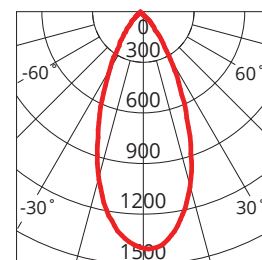

DULAR

DULAR-FIX-BLK
2002333

FOR COMFORTABLE, LOW GLARE ENVIROMENTS

Learn about the DULAR from HANECO, the ideal home LED downlight that comes in fixed and adjustable beam angle variants with an assortment of fascia colours for both varieties. The DULAR is a beautiful option designed for applications that are attractive to the eye.

APPLICATIONS

Bedroom
Lounge Room
Dining Area
Kitchen / Food Prep
Laundry
Butler Pantry
Hallway
Entrance Accent / Display / Feature Lighting
Staircase
Bathroom
Ensuite
Walk-In Wardrobe
Theatre Room
Games Room
Showroom
Boardroom / Meeting Rooms
Function Areas
Education Facilities
Retail Spaces
Hotel Rooms
Restaurants / Cafés
Cocktail Lounge

Unit: cd
- C0/180 45.0deg
- C90/270 45.0deg

KEY INFORMATION

Power	7 W
Lumen Output	750 / 850 / 800 lm
Cutout Size	90 mm
Mounting Type	Recessed
Dimming Type	Phase-Cut Dimmable (Trailing Edge, 10-100%)
Body Colour	Black
IP Rating	IP44 Front - IP20 Back
IC Rating	IC-4
Rebate Scheme Approvals	Not Applicable
Driver	Integral
Warranty	5 Years

PHOTOMETRIC

Efficacy	107 / 121 / 114 lm/W
CCT	3000 / 4000 / 5700 K
CRI	> 90
SDCM	< 3
UGR	< 19
Beam Angle	45°
Flicker-Free	Yes
Lifespan	>100,000hrs@Ta45°C(L70)

ELECTRICAL

Input Voltage	220-240Vac, 50/60Hz
Power Factor	> 0.9
Electrical Classification	CLASS II
Surge Protection	Overload / Short Circuit

OTHERS

Angle Flexibility	Not Applicable
Body Material	Aluminium / Polycarbonate
Diffuser Material	Polycarbonate (Multifaceted)
Operating Ambient Temp.	-20 to 45°C
Connection Type	1m Flex & Plug
Weight	0.25 kg
Dimensions	Ø98 mm x 79 mm