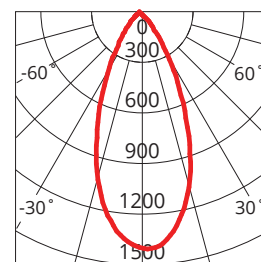

Unit: cd
- C0/180 45.0deg
- C90/270 45.0deg

KEY INFORMATION

Power	7 W
Lumen Output	800 / 900 / 850 lm
Cutout Size	90 mm
Mounting Type	Recessed
Dimming Type	Phase-Cut Dimmable (Trailing Edge, 10-100%)
Body Colour	White
IP Rating	IP44 Front - IP20 Back
IC Rating	IC-4
Rebate Scheme Approvals	Not Applicable
Driver	Integral
Warranty	5 Years