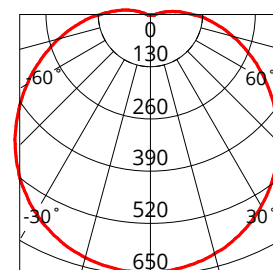

# DURA

DURA-06  
 SAP CODE: 2002138

Photometric Diagram

Unit: cd  
 - C0/180 128.1deg  
 - C90/270 110.4deg

### KEY INFORMATION

Watts	18W
Input Power	10W / 13W / 15W / 18W
Lumen Output	1387lm / 1693lm / 1953lm / 2155lm (4000K) 1431lm / 1768lm / 2050lm / 2356lm (4500K) 1386lm / 1671lm / 1921lm / 2177lm (5000K)
Install	Surface Mount, Suspended
Dimming Options	Non-Dimmable
Fitting Colour	Grey
Warranty	5yr
IP Rating	IP65
IK Rating	IK08
IC Rating	N/A
Rebate Scheme Approval	IPART; VEU (approval pending)

### PHOTOMETRIC

Efficacy	139lm / 130lm / 130lm / 120lm (4000K) 143lm / 136lm / 137lm / 131lm (4500K) 139lm / 129lm / 128lm / 121lm (5000K)
LED	SMD
CCT	4000K / 4500K / 5000K
Beam Angle	120°