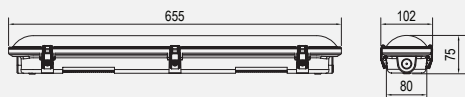

# DURA

DURA-06  
 SAP CODE: 2002138

Photometric Diagram

Unit: cd  
 - C0/180 128.1deg  
 - C90/270 110.4deg

## Durable weatherproof batten

The DURA LED batten features IP65 ingress protection, IK08 impact resistance rating and a unique foldable structure for easy installation.

It is ideal for use in utility-type applications such as car parks, workshops, storerooms and back of house areas.

### KEY INFORMATION

Watts	18W
Input Power	10W / 13W / 15W / 18W
Lumen Output	1387lm / 1693lm / 1953lm / 2155lm (4000K) 1431lm / 1768lm / 2050lm / 2356lm (4500K) 1386lm / 1671lm / 1921lm / 2177lm (5000K)
Install	Surface Mount, Suspended
Dimming Options	Non-Dimmable
Fitting Colour	Grey
Warranty	5yr
IP Rating	IP65
IK Rating	IK08
IC Rating	N/A
Rebate Scheme Approval	IPART; VEU (approval pending)