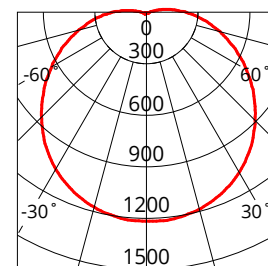

Photometric Diagram

Unit: cd  
 - C0/180 128.6deg  
 - C90/270 113.5deg

## PHOTOMETRIC

Efficacy	135lm / 124lm / 124lm / 120lm (4000K) 137lm / 130lm / 131lm / 129lm (4500K) 137lm / 123lm / 124lm / 121lm (5000K)
LED	SMD
CCT	4000K / 4500K / 5000K
Beam Angle	120°