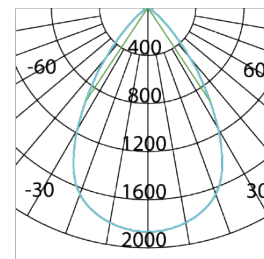

FOCI G2

FOCI24W-B
SAP CODE: 2002538

Timeless elegant and dynamic.

Experience the versatility and precision of FOCI G2, the LED track light that adapts to your lighting needs. With an adjustable beam angle ranging from 24° to 60°, FOCI G2 delivers focused illumination for tasks or a wider beam for ambient lighting. Its sleek, diecast aluminium construction and ultra-slim driver create a modern, architectural statement.

APPLICATIONS

Kitchen / Food Prem, Hallways, Retail Spaces, Function Areas, Cocktail Lounge, Restaurants / Cafes

DIMENSION DIAGRAMS

PHOTOMETRIC DIAGRAM

Unit: cd
 - C0/180,67.3
 - C30/210,67.3

Photometric diagram shown is for 3000 K output.

PHOTOMETRIC

| | |
|--------------|---|
| Efficacy | 12 W: 103 / 110 / 114 lm/W 15 W: 105 / 114 / 116 lm/W 20 W: 94 / 103 / 104 lm/W 24 W: 90 / 100 / 99 lm/W |
| CCT | 2700 / 3000 / 4000 K |
| CRI | > 90 |
| SDCM | < 3 |
| UGR | < 22 |
| Beam Angle | 24 - 60° |
| Flicker-Free | Yes |
| Lifespan | >80,000hrs@Ta25°C(L80) |

OTHERS

| | |
|-------------------------|-----------------------|
| Adjustable Angle | 0 - 350° |
| Diffuser Material | Polycarbonate (Clear) |
| Rebate Scheme Approvals | |
| Weight | 0.6 kg |
| Dimensions | Ø 72 x 165 mm |