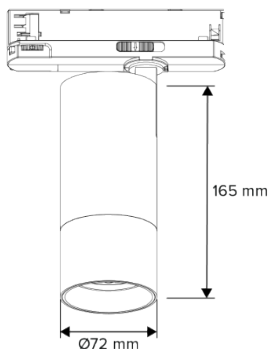

FOCI G2

FOCI24W-B
SAP CODE: 2002538

Timeless elegant and dynamic.

Experience the versatility and precision of FOCI G2, the LED track light that adapts to your lighting needs. With an adjustable beam angle ranging from 24° to 60°, FOCI G2 delivers focused illumination for tasks or a wider beam for ambient lighting. Its sleek, diecast aluminium construction and ultra-slim driver create a modern, architectural statement.

APPLICATIONS

Kitchen / Food Prem, Hallways, Retail Spaces, Function Areas, Cocktail Lounge, Restaurants / Cafes

DIMENSION DIAGRAMS

PHOTOMETRIC DIAGRAM

Unit: cd
 - C0/180,67.3
 - C30/210,67.3

Photometric diagram shown is for 3000 K output.

KEY INFORMATION

| | |
|-------------------------|--|
| Power | 12 W 15 W 20 W 24 W |
| Lumen Output | 1241 / 1325 / 1370 lm 1573 / 1707 / 1733 lm 1874 / 2052 / 2080 lm 2166 / 2394 / 2373 lm |
| Mounting Type | Universal Track |
| Dimming Type | Non-Dimmable |
| Body Colour | Black (RAL9005) |
| Body Material | Aluminium |
| IP Rating | IP20 |
| Operating Ambient Temp. | -20 to 35°C |
| Connection Type | Universal Track |
| Driver | Integral |
| Warranty | 5 yrs |

OTHERS

| | |
|-------------------------|-----------------------|
| Adjustable Angle | 0 - 350° |
| Diffuser Material | Polycarbonate (Clear) |
| Rebate Scheme Approvals | |
| Weight | 0.6 kg |
| Dimensions | Ø 72 x 165 mm |