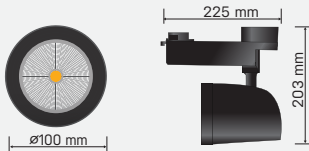

FOCI

FOCI25W-B3KTRK

SAP CODE: 2001335

Photometric Diagram

Unit: cd
 - C0/180 30.0deg
 - C90/270 30.0deg

Black, 25W, 3000K adjustable LED tracklight

A dimmable tracklight with a 35 degree beam angle.

KEY INFORMATION

Lumen Output	2110lm
Input Power	25W
Hole Cutout Size	N/A
Dimming Options	*Phase-Cut Dimming
Trim Colour	BLACK
Warranty	5yr
IP Rating	IP40
IK Rating	N/A
IC Rating	N/A
Rebate Scheme Approvals	N/A

PHOTOMETRIC

Efficacy	84lm/W
LED	COB
CCT	3000K
CRI	>80
Beam Angle	35°

ELECTRICAL

Driver	Integral
Supply Input	220-240V, 50/60Hz
Driver Output Voltage	36VDC
Power Factor	>0.9
LED Input Current (nominal)	500mA
Useful life @Ta25° (L70)	50,000hr

CONSTRUCTION

Housing	Aluminium
Optics	Polycarbonate Multifaceted Reflector
Adjustable Angle	0-350°
Fixings/Hardware	N/A
Connection Type	Universal Track
Total Weight	1.12kg
Dimensions	225x104x203mm
Operating Ambient Temp.	-20 to 40°C
Electrical Classification	Class 1