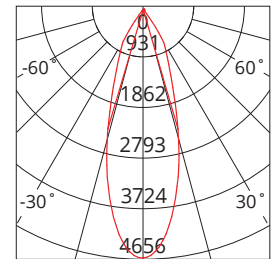

FOCI

FOCI25W-B3KTRK

SAP CODE: 2001335

Photometric Diagram

Unit: cd
 - C0/180 30.0deg
 - C90/270 30.0deg

Black, 25W, 3000K adjustable LED tracklight

A dimmable tracklight with a 35 degree beam angle.

KEY INFORMATION

Lumen Output	2110lm
Input Power	25W
Hole Cutout Size	N/A
Dimming Options	*Phase-Cut Dimming
Trim Colour	BLACK
Warranty	5yr
IP Rating	IP40
IK Rating	N/A
IC Rating	N/A
Rebate Scheme Approvals	N/A

PHOTOMETRIC