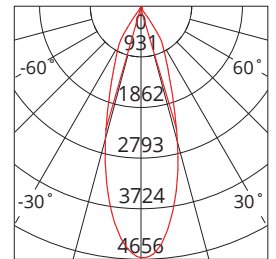

FOCI

FOCI25W-B4KTRK

SAP CODE: 2001337

Photometric Diagram

Unit: cd
 - C0/180 30.0deg
 - C90/270 30.0deg

Black, 25W, 4000K adjustable LED tracklight

A dimmable tracklight with a 35 degree beam angle.

KEY INFORMATION