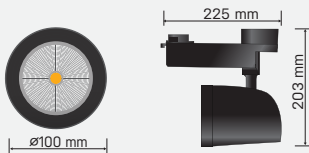

FOCI

FOCI25W-B4KTRK

SAP CODE: 2001337

Photometric Diagram

Unit: cd
 - C0/180 30.0deg
 - C90/270 30.0deg

Black, 25W, 4000K adjustable LED tracklight

A dimmable tracklight with a 35 degree beam angle.

KEY INFORMATION

Lumen Output	2270lm
Input Power	25W
Hole Cutout Size	N/A
Dimming Options	*Phase-Cut Dimming
Trim Colour	BLACK
Warranty	5yr
IP Rating	IP40
IK Rating	N/A
IC Rating	N/A
Rebate Scheme Approvals	N/A

PHOTOMETRIC

Efficacy	91lm/W
LED	COB
CCT	4000K
CRI	>80
Beam Angle	35°

ELECTRICAL

Driver	Integral
Supply Input	220-240V, 50/60Hz
Driver Output Voltage	36VDC
Power Factor	>0.9
LED Input Current (nominal)	500mA
Useful life @Ta25° (L70)	50,000hr

CONSTRUCTION

Housing	Aluminium
Optics	Polycarbonate Multifaceted Reflector
Adjustable Angle	0-350°
Fixings/Hardware	N/A
Connection Type	Universal Track
Total Weight	1.12kg
Dimensions	225x104x203mm
Operating Ambient Temp.	-20 to 40°C
Electrical Classification	Class 1