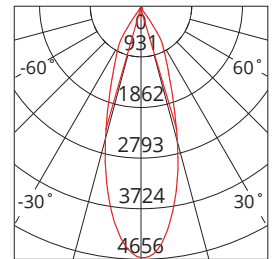

FOCI

FOCI25W-W4KTRK

SAP CODE: 2001338

Photometric Diagram

Unit: cd
 - C0/180 30.0deg
 - C90/270 30.0deg

White, 25W, 4000K adjustable LED tracklight

A dimmable tracklight with a 35 degree beam angle.

KEY INFORMATION

Lumen Output	2270lm
Input Power	25W
Hole Cutout Size	N/A
Dimming Options	*Phase-Cut Dimming
Trim Colour	WHITE
Warranty	5yr
IP Rating	IP40
IK Rating	N/A
IC Rating	N/A
Rebate Scheme Approvals	N/A

PHOTOMETRIC