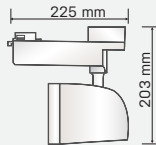

FOCI

FOCI25W-W4KTRK

SAP CODE: 2001338

Photometric Diagram

Unit: cd
 - C0/180 30.0deg
 - C90/270 30.0deg

White, 25W, 4000K adjustable LED tracklight

A dimmable tracklight with a 35 degree beam angle.

KEY INFORMATION

Lumen Output	2270lm
Input Power	25W
Hole Cutout Size	N/A
Dimming Options	*Phase-Cut Dimming
Trim Colour	WHITE
Warranty	5yr
IP Rating	IP40
IK Rating	N/A
IC Rating	N/A
Rebate Scheme Approvals	N/A

PHOTOMETRIC

CONSTRUCTION

Housing	Aluminium
Optics	Polycarbonate Multifaceted Reflector
Adjustable Angle	0-350°
Fixings/Hardware	N/A
Connection Type	Universal Track
Total Weight	1.12kg
Dimensions	225x104x203mm
Operating Ambient Temp.	-20 to 40°C
Electrical Classification	Class 1